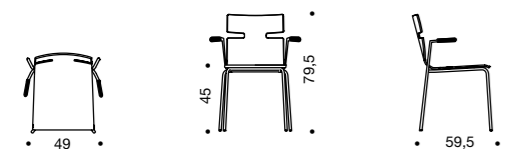

Stabling / Stacking:

10 stk. (u/vogn)
10 pcs. (without trolley)

WHISPER

DESIGN: BUSK + HERTZOG

Materialer / Materials:

Skal i formspændt finér / Shell in moulded veneer.
Stel i 16 mm forkromet stålør / 16 mm chrome steel legs.