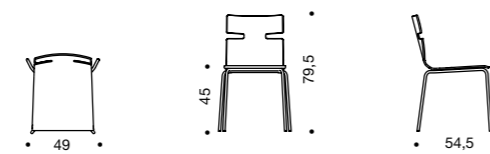

Materialer / Materials:

Skal i formspændt finér / Shell in moulded veneer.
Stel i 16 mm forkromet stålrør / 16 mm chrome steel legs.

Varianter / Options:

Polstret på sæde / Upholstret on seat only.
Polstret på sæde og ryg (kun på inderside af ryg) /
Upholstret on seat and back (upholstery only on the user side of back)

Farver / Colours:

Ahorn-, bøg-, eller valnødfinér. Sort eller hvid lak. Valgfrit betræk /
Maple, beech, walnut veneer. Black or white lacquer. Optional upholstery.

Tilbehør / Accessories:

Sammenkoblingsbeslag / Coupling

Stabling / Stacking:

10 stk. (u/vogn)
10 pcs. (without trolley)