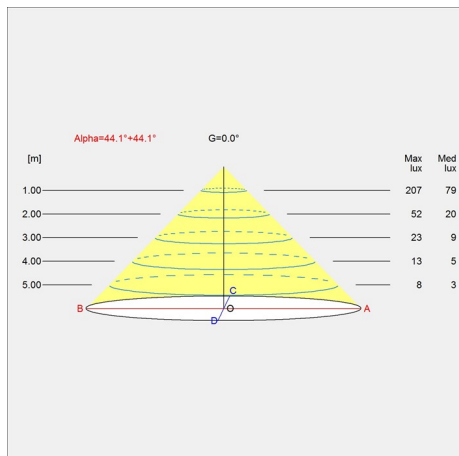

Lysdistributionsdiagram

Cartesian