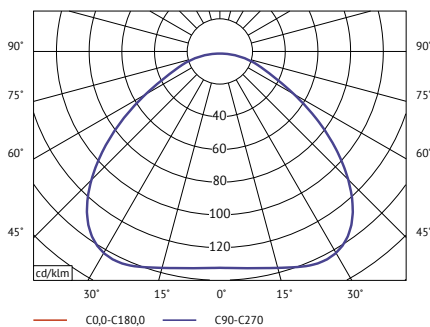

Photometric data file (LDT or IES) available upon request.

<b>Product type</b>	Pendant.
<b>Production Process</b>	The Topan shade is spunn into shape from a single piece of aluminium using a special set of tools. The spinning is performed by highly skilled crafts men who have decades of experience producing the Topan pendant.
<b>Environment</b>	Indoor.
<b>Dimensions ( cm / in )</b>	Ø: 21cm/8.3in x H: 19cm/7.5in.
<b>Weight ( kg )</b>	0.65 kg.
<b>Materials</b>	Lacquered aluminium with 3 meter fabric cord.
<b>Colours</b>	Yellow. White. Orange. Red. Mint. Green. Turquoise. Black. Matt/brushed aluminium. Black/gold.
<b>Voltage (V)</b>	220-240V - 50Hz.
<b>Light source &amp; Energi efficiency class</b>	E27 Max 40 Watt. The luminaire is compatible with bulbs of the energy classes: A++ - E. Bulb is not included.
<b>Certifications</b>	CE, IP20, Class II.
<b>Canopy</b>	Included.
<b>Cord lenght / diameter ( cm / in )</b>	300cm/118.1in.
<b>Cleaning Instructions</b>	Clean with soft dry cloth. Always switch off the electricity supply before cleaning.
<b>Package Dimensions ( cm / in )</b>	H: 22.0cm/8.6in x W: 21.0cm/8.3in x D: 21.5cm/8.5in.