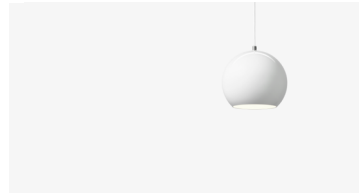

Photometric data file (LDT or IES) available upon request.

<b>Product type</b>	Pendant.
<b>Production Process</b>	The Topan shade is spunn into shape from a single piece of aluminium using a special set of tools. The spinning is performed by highly skilled crafts men who have decades of experience producing the Topan pendant.
<b>Environment</b>	Indoor.
<b>Dimensions ( cm / in )</b>	Ø: 21cm/8.3in x H: 19cm/7.5in.
<b>Weight ( kg )</b>	0.65 kg.
<b>Materials</b>	Lacquered aluminium with 3 meter fabric cord.
<b>Colours</b>	Yellow. White. Orange. Red. Mint. Green. Turquoise. Black. Matt/brushed aluminium. Black/gold.
<b>Voltage (V)</b>	220-240V - 50Hz.
<b>Light source &amp; Energi efficiency class</b>	E27 Max 40 Watt. The luminaire is compatible with bulbs of the energy classes: A++ - E. Bulb is not included.
<b>Certifications</b>	CE, IP20, Class II.
<b>Canopy</b>	Included.
<b>Cord lenght / diameter ( cm / in )</b>	300cm/118.1in.
<b>Cleaning Instructions</b>	Clean with soft dry cloth. Always switch off the electricity supply before cleaning.
<b>Package Dimensions ( cm / in )</b>	H: 22.0cm/8.6in x W: 21.0cm/8.3in x D: 21.5cm/8.5in.

PRODUCT

COLOR

Black / gold

PRODUCT

COLOR

White

Turquoise

Green

Matt / brushed al

Black

Mint

Orange

Red

Yellow