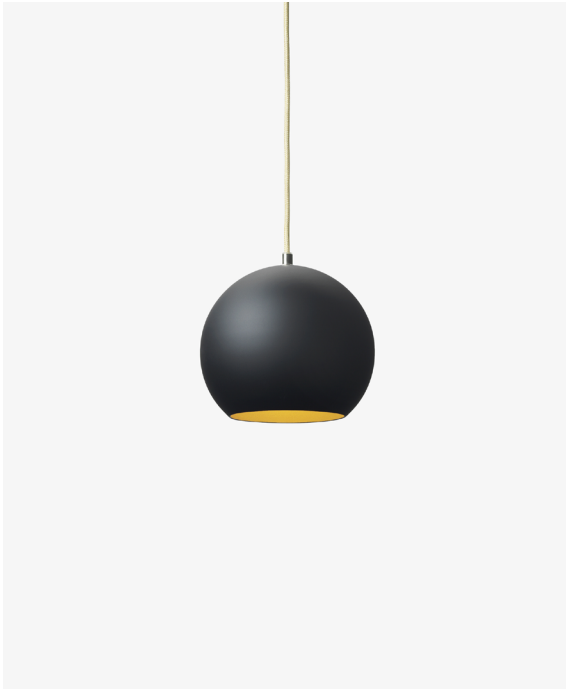

# TOPAN PENDANT <sup>VP6</sup>

BY VERNER PANTON  
1959

# TOPAN PENDANT <sup>VP6</sup>

BY **VERNER PANTON**  
1959

Sometimes the simplest things are the most lasting and memorable, the Topan Pendant being a brilliant example. It was the first mass produced lamp by Verner Pantan, later to be followed by the FlowerPot. Topan's simplicity and coolness proves to be of lasting value. Topan was originally designed for the hotel and restaurant Astoria in Trondheim, Norway, in 1960. Here, Pantan used his textile designs Geometry I to IV for floors, walls and ceilings in order to give the room a uniform image. The Topan pendants hung all over, dividing large rooms into smaller and more intimate spaces.

Photometric data file (LDT or IES) available upon request.

<b>Product type</b>	Pendant.
<b>Production Process</b>	The Topan shade is spunn into shape from a single piece of aluminium using a special set of tools. The spinning is performed by highly skilled crafts men who have decades of experience producing the Topan pendant.
<b>Environment</b>	Indoor.
<b>Dimensions ( cm / in )</b>	Ø: 21cm/8.3in x H: 19cm/7.5in.
<b>Weight ( kg )</b>	0.65 kg.
<b>Materials</b>	Lacquered aluminium with 3 meter fabric cord.
<b>Colours</b>	Yellow. White. Orange. Red. Mint. Green. Turquoise. Black. Matt/brushed aluminium. Black/gold.
<b>Voltage (V)</b>	220-240V - 50Hz.
<b>Light source &amp; Energi efficiency class</b>	E27 Max 40 Watt. The luminaire is compatible with bulbs of the energy classes: A++ - E. Bulb is not included.
<b>Certifications</b>	CE, IP20, Class II.
<b>Canopy</b>	Included.
<b>Cord lenght / diameter ( cm / in )</b>	300cm/118.1in.
<b>Cleaning Instructions</b>	Clean with soft dry cloth. Always switch off the electricity supply before cleaning.
<b>Package Dimensions ( cm / in )</b>	H: 22.0cm/8.6in x W: 21.0cm/8.3in x D: 21.5cm/8.5in.

PRODUCT

COLOR

Black / gold

PRODUCT

COLOR

White

Turquoise

Green