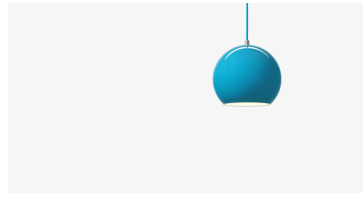

Photometric data file (LDT or IES) available upon request.

<b>Product type</b>	Pendant.
<b>Production Process</b>	The Topan shade is spunn into shape from a single piece of aluminium using a special set of tools. The spinning is performed by highly skilled crafts men who have decades of experience producing the Topan pendant.
<b>Environment</b>	Indoor.
<b>Dimensions ( cm / in )</b>	Ø: 21cm/8.3in x H: 19cm/7.5in.
<b>Weight ( kg )</b>	0.65 kg.
<b>Materials</b>	Lacquered aluminium with 3 meter fabric cord.
<b>Colours</b>	Yellow. White. Orange. Red. Mint. Green. Turquoise. Black. Matt/brushed aluminium. Black/gold.
<b>Voltage (V)</b>	220-240V - 50Hz.
<b>Light source &amp; Energi efficiency class</b>	E27 Max 40 Watt. The luminaire is compatible with bulbs of the energy classes: A++ - E. Bulb is not included.
<b>Certifications</b>	CE, IP20, Class II.
<b>Canopy</b>	Included.
<b>Cord lenght / diameter ( cm / in )</b>	300cm/118.1in.
<b>Cleaning Instructions</b>	Clean with soft dry cloth. Always switch off the electricity supply before cleaning.
<b>Package Dimensions ( cm / in )</b>	H: 22.0cm/8.6in x W: 21.0cm/8.3in x D: 21.5cm/8.5in.

PRODUCT

COLOR

Black / gold

PRODUCT

COLOR

White

Turquoise

Green

Matt / brushed al

Black

Mint

Orange

Red

Yellow