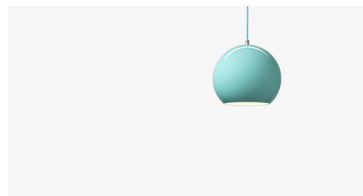

Photometric data file (LDT or IES) available upon request.

<b>Product type</b>	Pendant.
<b>Production Process</b>	The Topan shade is spunn into shape from a single piece of aluminium using a special set of tools. The spinning is performed by highly skilled crafts men who have decades of experience producing the Topan pendant.
<b>Environment</b>	Indoor.
<b>Dimensions ( cm / in )</b>	Ø: 21cm/8.3in x H: 19cm/7.5in.
<b>Weight ( kg )</b>	0.65 kg.
<b>Materials</b>	Lacquered aluminium with 3 meter fabric cord.
<b>Colours</b>	Yellow. White. Orange. Red. Mint. Green. Turquoise. Black. Matt/brushed aluminium. Black/gold.
<b>Voltage (V)</b>	220-240V - 50Hz.
<b>Light source &amp; Energi efficiency class</b>	E27 Max 40 Watt. The luminaire is compatible with bulbs of the energy classes: A++ - E. Bulb is not included.
<b>Certifications</b>	CE, IP20, Class II.
<b>Canopy</b>	Included.
<b>Cord lenght / diameter ( cm / in )</b>	300cm/118.1in.
<b>Cleaning Instructions</b>	Clean with soft dry cloth. Always switch off the electricity supply before cleaning.
<b>Package Dimensions ( cm / in )</b>	H: 22.0cm/8.6in x W: 21.0cm/8.3in x D: 21.5cm/8.5in.

PRODUCT

COLOR

Black / gold

PRODUCT

COLOR

White

Turquoise

Green

Matt / brushed al

Black

Mint

Orange

Red

Yellow