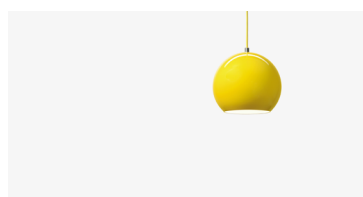

Photometric data file (LDT or IES) available upon request.

<b>Product type</b>	Pendant.
<b>Production Process</b>	The Topan shade is spunn into shape from a single piece of aluminium using a special set of tools. The spinning is performed by highly skilled crafts men who have decades of experience producing the Topan pendant.
<b>Environment</b>	Indoor.
<b>Dimensions ( cm / in )</b>	Ø: 21cm/8.3in x H: 19cm/7.5in.
<b>Weight ( kg )</b>	0.65 kg.
<b>Materials</b>	Lacquered aluminium with 3 meter fabric cord.
<b>Colours</b>	Yellow. White. Orange. Red. Mint. Green. Turquoise. Black. Matt/brushed aluminium. Black/gold.
<b>Voltage (V)</b>	220-240V - 50Hz.
<b>Light source &amp; Energi efficiency class</b>	E27 Max 40 Watt. The luminaire is compatible with bulbs of the energy classes: A++ - E. Bulb is not included.
<b>Certifications</b>	CE, IP20, Class II.
<b>Canopy</b>	Included.
<b>Cord lenght / diameter ( cm / in )</b>	300cm/118.1in.
<b>Cleaning Instructions</b>	Clean with soft dry cloth. Always switch off the electricity supply before cleaning.
<b>Package Dimensions ( cm / in )</b>	H: 22.0cm/8.6in x W: 21.0cm/8.3in x D: 21.5cm/8.5in.

PRODUCT

COLOR

Black / gold

PRODUCT

COLOR

White

Turquoise

Green

Matt / brushed al

Black

Mint

Orange

Red

Yellow