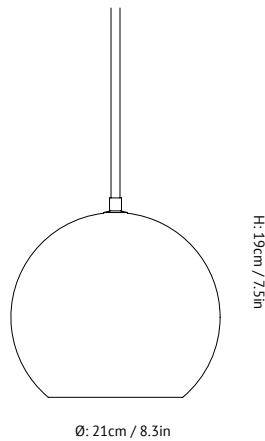

# TOPAN PENDANT <sup>VP6</sup>

BY VERNER PANTON  
1959

Photometric data file (LDT or IES) available upon request.

<b>Product type</b>	Pendant.
<b>Production Process</b>	The Topan shade is spunn into shape from a single piece of aluminium using a special set of tools. The spinning is performed by highly skilled crafts men who have decades of experience producing the Topan pendant.
<b>Environment</b>	Indoor.
<b>Dimensions ( cm / in )</b>	Ø: 21cm/8.3in x H: 19cm/7.5in.
<b>Weight ( kg )</b>	0.65 kg.
<b>Materials</b>	Lacquered aluminium with 3 meter fabric cord.
<b>Colours</b>	Yellow. White. Orange. Red. Mint. Green. Turquoise. Black. Matt/brushed aluminium. Black/gold.
<b>Voltage (V)</b>	220-240V - 50Hz.
<b>Light source &amp; Energi efficiency class</b>	E27 Max 40 Watt. The luminaire is compatible with bulbs of the energy classes: A++ - E. Bulb is not included.
<b>Certifications</b>	CE, IP20, Class II.
<b>Canopy</b>	Included.
<b>Cord lenght / diameter ( cm / in )</b>	300cm/118.1in.
<b>Cleaning Instructions</b>	Clean with soft dry cloth. Always switch off the electricity supply before cleaning.
<b>Package Dimensions ( cm / in )</b>	H: 22.0cm/8.6in x W: 21.0cm/8.3in x D: 21.5cm/8.5in.