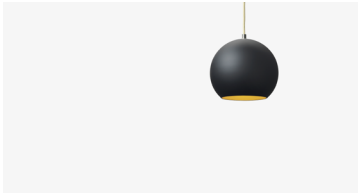

PRODUCT

COLOR

PRODUCT

COLOR