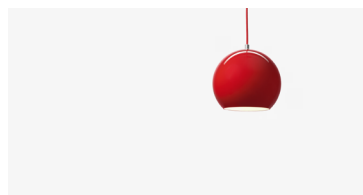

Photometric data file (LDT or IES) available upon request.

<b>Product type</b>	Pendant.
<b>Production Process</b>	The Topan shade is spunn into shape from a single piece of aluminium using a special set of tools. The spinning is performed by highly skilled crafts men who have decades of experience producing the Topan pendant.
<b>Environment</b>	Indoor.
<b>Dimensions ( cm / in )</b>	Ø: 21cm/8.3in x H: 19cm/7.5in.
<b>Weight ( kg )</b>	0.65 kg.
<b>Materials</b>	Lacquered aluminium with 3 meter fabric cord.
<b>Colours</b>	Yellow. White. Orange. Red. Mint. Green. Turquoise. Black. Matt/brushed aluminium. Black/gold.
<b>Voltage (V)</b>	220-240V - 50Hz.
<b>Light source &amp; Energi efficiency class</b>	E27 Max 40 Watt. The luminaire is compatible with bulbs of the energy classes: A++ - E. Bulb is not included.
<b>Certifications</b>	CE, IP20, Class II.
<b>Canopy</b>	Included.
<b>Cord lenght / diameter ( cm / in )</b>	300cm/118.1in.
<b>Cleaning Instructions</b>	Clean with soft dry cloth. Always switch off the electricity supply before cleaning.
<b>Package Dimensions ( cm / in )</b>	H: 22.0cm/8.6in x W: 21.0cm/8.3in x D: 21.5cm/8.5in.

PRODUCT

COLOR

Black / gold

PRODUCT

COLOR

White

Turquoise

Green

Matt / brushed al

Black

Mint

Orange

Red

Yellow