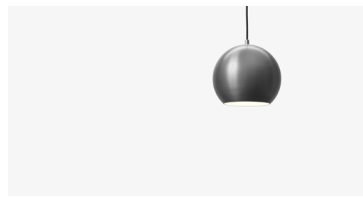

Photometric data file (LDT or IES) available upon request.

<b>Product type</b>	Pendant.
<b>Production Process</b>	The Topan shade is spunn into shape from a single piece of aluminium using a special set of tools. The spinning is performed by highly skilled crafts men who have decades of experience producing the Topan pendant.
<b>Environment</b>	Indoor.
<b>Dimensions ( cm / in )</b>	Ø: 21cm/8.3in x H: 19cm/7.5in.
<b>Weight ( kg )</b>	0.65 kg.
<b>Materials</b>	Lacquered aluminium with 3 meter fabric cord.
<b>Colours</b>	Yellow. White. Orange. Red. Mint. Green. Turquoise. Black. Matt/brushed aluminium. Black/gold.
<b>Voltage (V)</b>	220-240V - 50Hz.
<b>Light source &amp; Energi efficiency class</b>	E27 Max 40 Watt. The luminaire is compatible with bulbs of the energy classes: A++ - E. Bulb is not included.
<b>Certifications</b>	CE, IP20, Class II.
<b>Canopy</b>	Included.
<b>Cord lenght / diameter ( cm / in )</b>	300cm/118.1in.
<b>Cleaning Instructions</b>	Clean with soft dry cloth. Always switch off the electricity supply before cleaning.
<b>Package Dimensions ( cm / in )</b>	H: 22.0cm/8.6in x W: 21.0cm/8.3in x D: 21.5cm/8.5in.

PRODUCT

COLOR

Black / gold

PRODUCT

COLOR

White

Turquoise

Green

Matt / brushed al

Black

Mint

Orange

Red

Yellow