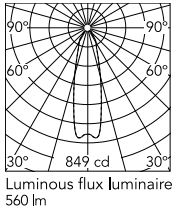

Physical

Colour	Aluminium
Length (mm)	360
Cord length (mm)	2200
Canopy dimension (mm)	41
Canopy width (mm)	89
Canopy height (mm)	89
Net weight (kg)	1.4
Package height (mm)	280
Package width (mm)	425
Package length (mm)	420
Package volume (m3)	0.05
IP internal	20

Schematic light drawing

Beam Angle: 28°

h(m)	E(lx)	D(m)
1	843	0.50
2	211	1.01
3	94	1.51
4	53	2.02
5	34	2.52

Photometric

Light distribution

Symmetric

Electrical

Insulation class	I
Frequency (Hz)	50/60
Main voltage (Vac)	220-250
LED voltage Vf (Vdc)	null
Dimmable	Yes
Dimming interface	Remote Dimmable (Dimmer Not Included)
Batteries inside	No