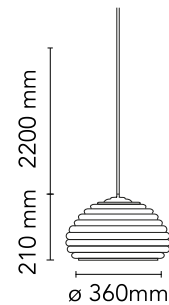

Are you a professional and your project needs consulting and support?

BOOK AN APPOINTMENT

Main specifications

EAN	8059607022450
Mounting	Suspension
Environments	Indoor dry location
Light Source Type	Bulb
Lamp category	Halogen
Lamp holders	E27
Ilcos	HSGSA/S
Number of heads	1
Power (W)	70

Physical

Colour	Aluminium
Length (mm)	360
Cord length (mm)	2200
Canopy dimension (mm)	41
Canopy width (mm)	89
Canopy height (mm)	89
Net weight (kg)	1.4
Package height (mm)	280
Package width (mm)	425
Package length (mm)	420
Package volume (m3)	0.05
IP internal	20

Schematic light drawing

Beam Angle: 28°

h(m)	E(lx)	D(m)
1	843	0.50
2	211	1.01
3	94	1.51
4	53	2.02
5	34	2.52

Photometric

Light distribution

Symmetric

Electrical

Insulation class	I
Frequency (Hz)	50/60
Main voltage (Vac)	220-250
LED voltage Vf (Vdc)	null
Dimmable	Yes
Dimming interface	Remote Dimmable (Dimmer Not Included)
Batteries inside	No