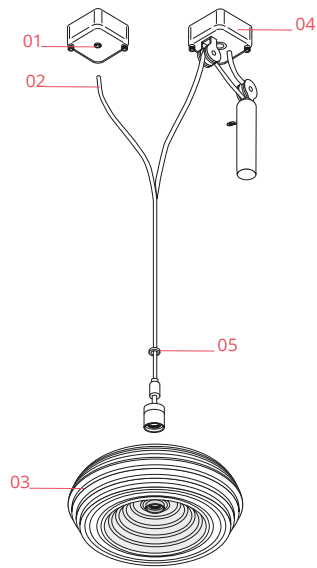

Physical

Colour	Aluminium
Length (mm)	360
Cord length (mm)	2200
Canopy dimension (mm)	41
Canopy width (mm)	89
Canopy height (mm)	89
Net weight (kg)	1.4
Package height (mm)	280
Package width (mm)	425
Package length (mm)	420
Package volume (m3)	0.05
IP internal	20

Schematic light drawing

Beam Angle: 28°

h(m)	E(lx)	D(m)
1	843	0.50
2	211	1.01
3	94	1.51
4	53	2.02
5	34	2.52

Photometric

Light distribution

Symmetric

Electrical

Insulation class	I
Frequency (Hz)	50/60
Main voltage (Vac)	220-250
LED voltage Vf (Vdc)	null
Dimmable	Yes
Dimming interface	Remote Dimmable (Dimmer Not Included)
Batteries inside	No

Bulbs

NOT INCLUDED

RF32771

LED Lamp 11W Im E27 220-
240V 2700K A60

Spare Parts

- | | | |
|-----|----------------------------|-----------|
| 01. | Complete ceiling rose | RF6500109 |
| 02. | Electric wiring 2,5mt | RF04637 |
| 03. | Zapon-varnisched reflector | RF00750 |
| 05. | Ring nut | RF06821 |