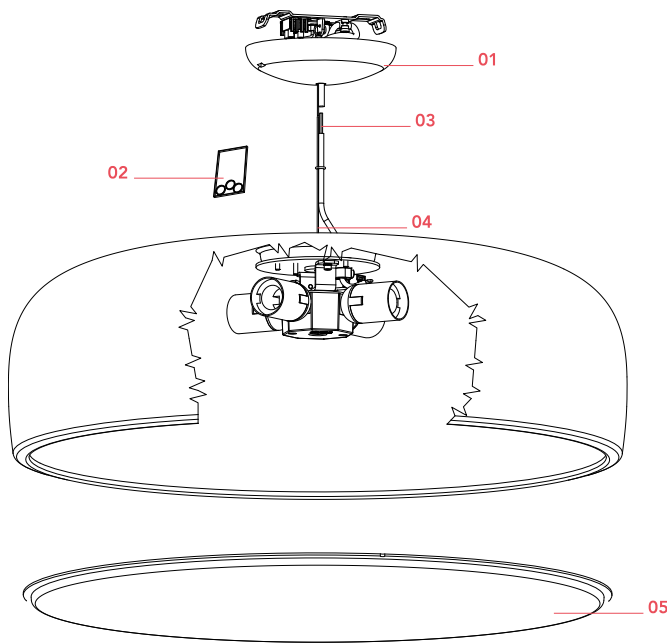

Physical

Colour	Green
Length (mm)	600
Cord length (mm)	2700
Canopy dimension (mm)	36
Canopy width (mm)	146
Net weight (kg)	4.5
Package height (mm)	310
Package width (mm)	710
Package length (mm)	710
Package volume (m3)	0.16
IP internal	20

Spare Parts

- | | | |
|-----|--|-----------|
| 01. | Green rose assembly | RF1367039 |
| 02. | Kit of 5 or rings | RF05382 |
| 03. | Wiring 2,7m FEP/PVC 3x0,75
Transparent | RF29907 |
| 04. | 3 mt steel cable \varnothing 1,2 with 19
winded wires | RF29665 |
| 05. | Methacrylate diffuser | RF19022 |