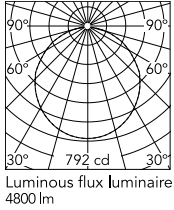

Schematic light drawing

Photometric

Light distribution

Roto symmetric

Electrical

Insulation class	I
Frequency (Hz)	50/60
Main voltage (Vac)	220-250
LED voltage Vf (Vdc)	null
Dimmable	Yes
Dimming interface	Remote Dimmable (Dimmer Not Included)
Batteries inside	No