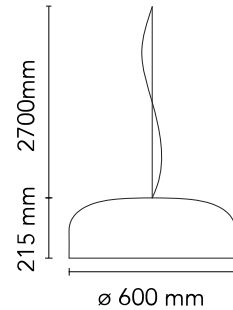

FLOS

 F1371039 Green

Smithfield Suspension

Designed by Jasper Morrison, 2009

Halogen - 4 x 70W

Suspension lamp with direct light. Aluminium body. Available in gloss black, matt black, red, green, white or MUD. Injection-moulded opalescent methacrylate diffuser. Steel ceiling attachment with steel suspension cable, 5 pole electric cable in PTFE double insulation, working length 2700 mm.

Are you a professional and your project needs consulting and support?

[BOOK AN APPOINTMENT](#)

Main specifications

EAN	8059607031377
Mounting	Suspension
Environments	Indoor dry location
Light Source Type	Bulb
Lamp category	Halogen
Lamp type	A70
Lamp holders	E27
Ilcos	HSGSA
Bulb finish	Frosted
Number of heads	4
Power (W)	70
System power (W)	280

Physical

Colour	Green
Length (mm)	600
Cord length (mm)	2700
Canopy dimension (mm)	36
Canopy width (mm)	146
Net weight (kg)	4.5
Package height (mm)	310
Package width (mm)	710
Package length (mm)	710
Package volume (m3)	0.16
IP internal	20