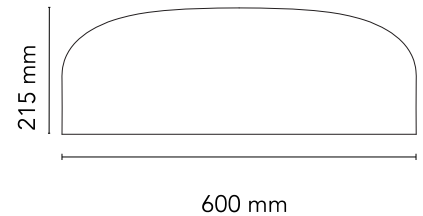

FLOS

F1370009 White

Smithfield Ceiling

Designed by Jasper Morrison, 2009

Halogen - 4 x 70W

Ceiling-mounted lamp providing direct light. Aluminium body. Available in gloss black, white, matt black, green, red or MUD. Injection-moulded opalescent methacrylate diffuser. Steel wall and ceiling attachment.

Are you a professional and your project needs consulting and support?

[BOOK AN APPOINTMENT](#)