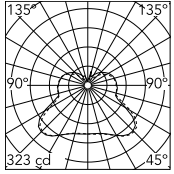

Schematic light drawing

Luminous flux luminaire
2400 lm

Photometric

Light distribution

Symmetric

Electrical

Insulation class	I
Frequency (Hz)	50/60
Main voltage (Vac)	220-250
LED voltage Vf (Vdc)	null
Dimmable	Yes
Dimming interface	Remote Dimmable (Dimmer Not Included)
Batteries inside	No