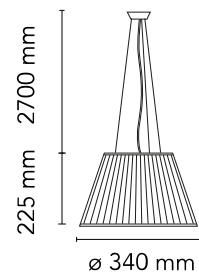

FLOS

F6105000 Glass

Romeo Moon Suspension 1

Designed by Philippe Starck, 1996

Halogen - 150W

Suspension lamp providing diffused light. Acid-etched pressed borosilicate glass internal diffuser. Pressed clear glass shade. Injection-molded transparent polycarbonate diffuser support. Transparent, stamped polycarbonate dust protection screen. White, injection-molded ABS rose, galvanized pressed steel ceiling fitting. Free steel suspension cable.

Are you a professional and your project needs consulting and support?

BOOK AN APPOINTMENT

Main specifications

EAN	8059607020883
Mounting	Suspension
Environments	Indoor dry location
Light Source Type	Bulb
Lamp category	Halogen
Lamp holders	E27
Ilcos	HSGS
Number of heads	1
Power (W)	150

Physical

Colour	Glass
Length (mm)	340
Cord length (mm)	2700
Canopy dimension (mm)	36
Canopy width (mm)	172
Net weight (kg)	4.5
Package height (mm)	380
Package width (mm)	430
Package length (mm)	420
Package volume (m3)	0.07
IP internal	20
IP external	20

Download

Mounting instructions [↓ PDF](#)
Spare Parts [↓ PDF](#)

Photometric Files

LDT / IES [↓ LDT](#)

Technical Drawings

2D [↓ ZIP](#)
3D [↓ ZIP](#)