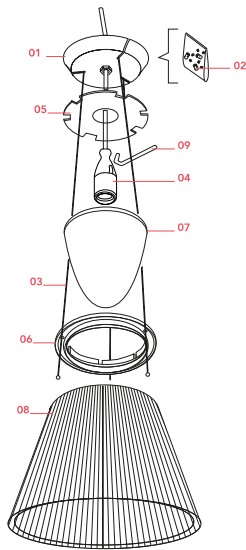

### Physical

Colour	Glass
Length (mm)	340
Cord length (mm)	2700
Canopy dimension (mm)	36
Canopy width (mm)	172
Net weight (kg)	4.5
Package height (mm)	380
Package width (mm)	430
Package length (mm)	420
Package volume (m3)	0.07
IP internal	20
IP external	20

## Schematic light drawing

Luminous flux luminaire  
2400 lm

## Bulbs

NOT INCLUDED

RF32564

LED Lamp 11.5W E27 220-240V  
3000K A70

NOT INCLUDED

RF32563

LED Lamp 11.5W E27 220-240V  
2700K A70

## Spare Parts

- |     |   |           |
|-----|---|-----------|
| 01. | Ceiling attachment assembly             | RF81836   |
| 02. | Kit with brass wire clamps and screws   | RF6110800 |
| 03. | Steel cable packed 3 pieces mt. 3       | RF29875   |
| 04. | Lamp holder assembly                    | RF85863   |
| 05. | Anti-dust screen                        | RF05974   |
| 06. | Safety ring assembly                    | RF6105200 |
| 07. | Acid-etched diffuser                    | RF03172   |
| 08. | Romeo Moon Suspension/Table 1 lampshade | RF6110400 |
| 09. | Lamp holder support                     | RF02784   |