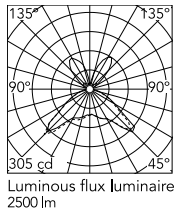

### Physical

Colour	White
Length (mm)	360
Cord length (mm)	1850
Net weight (kg)	4.2
Package volume (m3)	0.1
IP internal	20

### Technical Drawings

[2D](#)  ZIP

[3D](#)  ZIP

IP
20

## Schematic light drawing