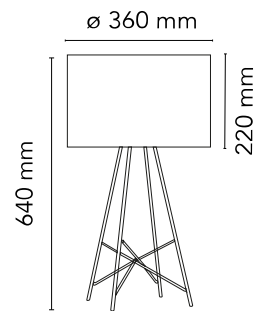

## Ray Table

Designed by Rodolfo Dordoni, 2007

Halogen - 150W

Table lamp providing diffused lighting. Steel tube (10 mm diam.) structure, welded, brushed and chrome-plated. Diffuser support disk in die-cast, polished and chrome-plated Zamak alloy. White injection-molded PA6 (nylon) lamp cover. Injection-molded PC (polycarbonate) inner diffuser in 3% opal color. Transparent injection-molded elastic PVC (polyvinylchloride) feet. Lathe-shaped aluminum diffusers, painted white on the inside, and shiny white or black on the outside or gray-colored, blown and overlaid glass with glossy external finish. On the cable there is the electronic dimmer which allows the regulation of light brightness.

### Physical

Colour	White
Length (mm)	360
Cord length (mm)	1850
Net weight (kg)	4.2
Package volume (m3)	0.1
IP internal	20