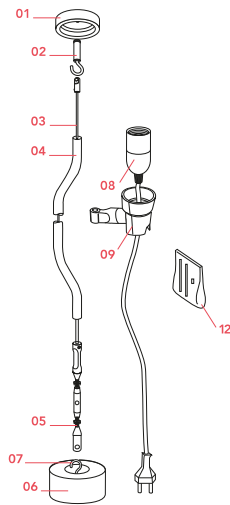

FLOS

■ F5400030 Black

Parentesi

Designed by Achille Castiglioni and Pio Manzu, 1971

Halogen - 150W

Lamp providing direct light. Lamp moves vertically via sliding of a painted or nickel-plated shaped steel tube on a ceiling-to-floor steel cable (4000 mm long). Fixture head made of injection-molded black elastomer housing a switch. Length of power cord from lamp-holder 4000 mm. Net weight 3 kg.

Physical

Colour	Black
Length (mm)	110
Cord length (mm)	4000
Canopy dimension (mm)	20
Canopy width (mm)	64
Net weight (kg)	3.2
Package height (mm)	90
Package width (mm)	150
Package length (mm)	610
Package volume (m3)	0.01
IP internal	20

NOT INCLUDED

RF35355

LED Lamp 13W E27 220-240V
2700K R125

Spare Parts

01.	Complete black rose	RF5400130
02.	Anchor hook screw	RF06745
03.	Parentesi 4m steel cable	RF01442
03.	Parentesi 6m steel cable	RF01444
04.	Black tube	RF02600
05.	Parentesi inox turnbuckle & grub screw	RF01438
06.	Base for Parentesi & Pasentesi D	RF5601600
07.	Hook + nut	RF06747
08.	Parentesi switch assembly	RF04633
12.	Kit wire ties and screw	RF5600200

DOWNLOAD

RF5400130
Complete black rose

RF06745
Anchor hook screw

RF01442
Parentesi 4m steel cable

RF01444
Parentesi 6m steel cable

RF02600
Black tube

RF01438
Parentesi inox turnbuckle & grub screw

RF5601600
Base for Parentesi & Pasentesi D