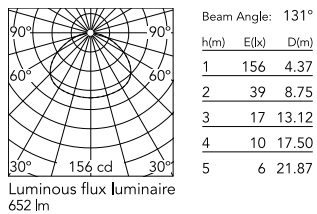

Schematic light drawing

Photometric

Light distribution

Symmetric

Electrical

Insulation class	II
Frequency (Hz)	50/60
Main voltage (Vac)	220-250
LED voltage Vf (Vdc)	null
Dimmable	Yes
Dimming interface	Switch Integrated (Remote Dimmable)
Plug type	Type C
Batteries inside	No