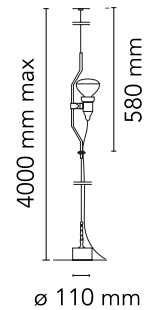

FLOS

■ F5400030 Black

Parentesi

Designed by Achille Castiglioni and Pio Manzu, 1971

Halogen - 150W

Lamp providing direct light. Lamp moves vertically via sliding of a painted or nickel-plated shaped steel tube on a ceiling-to-floor steel cable (4000 mm long). Fixture head made of injection-molded black elastomer housing a switch. Length of power cord from lamp-holder 4000 mm. Net weight 3 kg.

Are you a professional and your project needs consulting and support?

BOOK AN APPOINTMENT

Main specifications

EAN	8059607020272
Mounting	Suspension
Environments	Indoor dry location
Light Source Type	Bulb
Lamp category	Halogen
Lamp holders	E27
Ilcos	HSGSR
Number of heads	1
Power (W)	150

Physical

Colour	Black
Length (mm)	110
Cord length (mm)	4000
Canopy dimension (mm)	20
Canopy width (mm)	64
Net weight (kg)	3.2
Package height (mm)	90
Package width (mm)	150
Package length (mm)	610
Package volume (m3)	0.01
IP internal	20