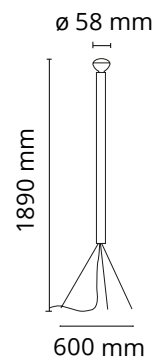

## Luminator

Designed by Achille and Pier Giacomo Castiglioni, 1954

Floor lamp providing indirect light. Bulb with reflector. Iron stem with painted finish. Painted galvanized metal legs.

Are you a professional and your project needs consulting and support?

### Main specifications

EAN	8059607047088
Mounting	Floor
Environments	Indoor dry location
Light Source Type	Bulb
Lamp category	Halogen
Lamp holders	E27
Ilcos	HSGSR
Number of heads	1
Power (W)	105

### Physical

Colour	White
Length (mm)	500
Cord length (mm)	2800
Net weight (kg)	3.7
Package height (mm)	120
Package width (mm)	1515
Package length (mm)	140
Package volume (m3)	0.03
IP internal	20