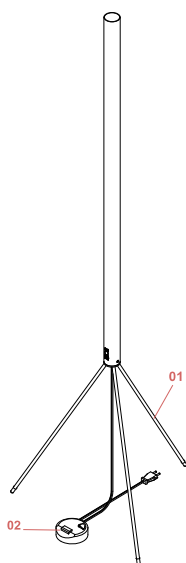

## Luminator

Designed by Achille and Pier Giacomo Castiglioni, 1954

Floor lamp providing indirect light. Bulb with reflector. Iron stem with painted finish. Painted galvanized metal legs.

Are you a professional and your project needs consulting and support?

### Physical

Colour	White
Length (mm)	500
Cord length (mm)	2800
Net weight (kg)	3.7
Package height (mm)	120
Package width (mm)	1515
Package length (mm)	140
Package volume (m3)	0.03
IP internal	20

### Technical Drawings

2D [↓ ZIP](#)

3D [↓ ZIP](#)

## Spare Parts

- |     |   |           |
|-----|---|-----------|
| 01. | Leg with Ring for Luminator<br>White          | RF3770209 |
| 02. | Led rondo' dimmer 220/240v 40-<br>250w 4-100w | RF28045   |

**DOWNLOAD**