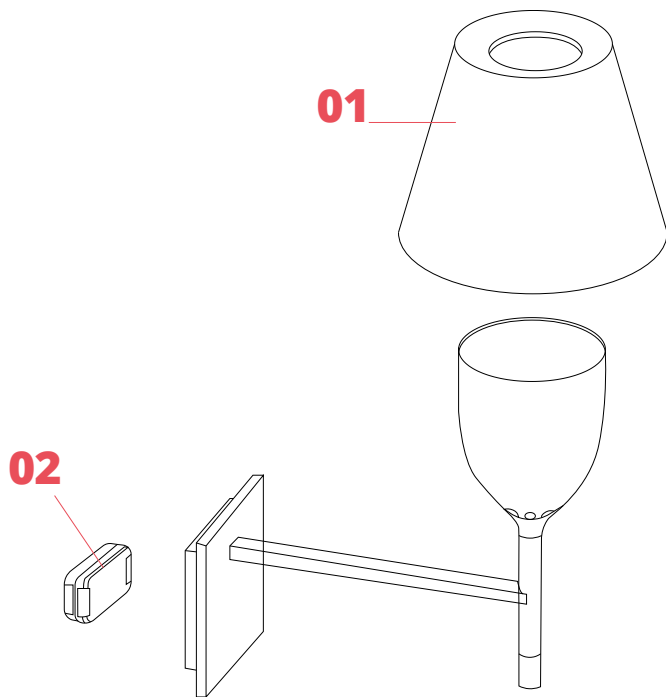

Spare Parts

01.	Miss K Wall & Floor 1 fumée diffuser assembly	RF6255009
02.	Dimmer 220-240V White	RF28737

DOWNLOAD