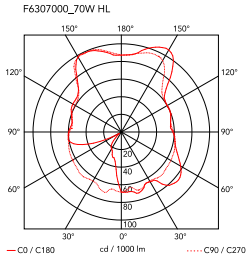

Physical

Colour	Fumée
Length (mm)	240
Net weight (kg)	1.7
Package volume (m3)	0.05
IP internal	20

Download

[Mounting instructions](#) PDF

[Spare Parts](#) PDF

Photometric Files

[LDT / IES](#) ZIP

Technical Drawings

[2D](#) ZIP

[3D](#) ZIP

Schematic light drawing

Photometric

Lighting type	Indirect, Direct
Light distribution	Symmetric

Electrical

Insulation class	I
Frequency (Hz)	50/60
Main voltage (Vac)	220-240
LED voltage Vf (Vdc)	null
Dimmable	Yes
Dimming interface	Dimmer Integrated
Batteries inside	No