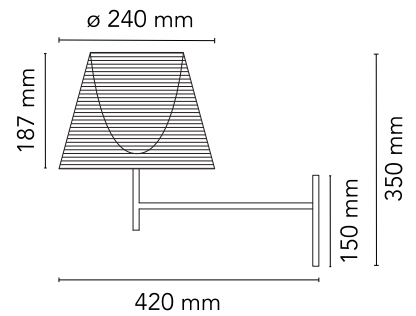

FLOS

■ F6307030 Fumée

KTribe Wall

Designed by Philippe Starck, 2007

Halogen - 70W

Wall mounted fixture providing diffused lighting; a switch located near the diffuser allows for 4-level light adjustment via a "remote" dimmer. Cover rose in die-cast, polished and chrome-plated Zamak alloy. Arm and diffuser support in polished aluminum tube. Injectionmolded PC (polycarbonate) inner diffuser opal color. Outer diffusers in transparent or fumée PMMA (polymethylmethacrylate) and silver or bronze on the inner surface, by vacuum aluminum coating. Injection-molded PC (polycarbonate) upper ring, completely transparent, or transparent brown for the outer bronze diffuser.

Are you a professional and your project needs consulting and support?

[BOOK AN APPOINTMENT](#)

Main specifications

Mounting	Wall
Environments	Indoor dry location
Light Source Type	Bulb
Lamp category	Halogen
Lamp holders	E27
Iicos	HSGS
Number of heads	1
Power (W)	70

Physical

Colour	Fumée
Length (mm)	240
Net weight (kg)	1.7
Package volume (m3)	0.05
IP internal	20

Download

[Mounting instructions](#) PDF

[Spare Parts](#) PDF

Photometric Files

[LDT / IES](#) ZIP

Technical Drawings

[2D](#) ZIP

[3D](#) ZIP