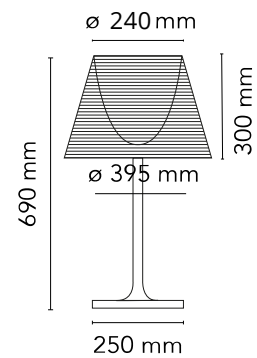

FLOS

F6303030 Fumée

KTribe Table 2

Designed by Philippe Starck, 2007

Halogen - 150W

Table luminaire providing diffused lighting. Base, rod support and diffuser support in diecast, polished and chrome-plated Zamak alloy. Base cover in black injection-molded PA (Nylon). Injection-molded PC (polycarbonate) opal inner diffuser. Outer diffusers in transparent or fumée PMMA (polymethylmethacrylate), and silver or bronze on the inner surface, by vacuum aluminum coating. Injection-molded PC (polycarbonate) upper ring, completely transparent or transparent diffuser and silver diffuser) or transparent brown for the outer bronze diffuser.

Physical

Colour	Fumée
Length (mm)	395
Cord length (mm)	1640
Net weight (kg)	4.5
Package volume (m3)	0.18
IP internal	20

Download

[Mounting instructions](#) PDF

[Spare Parts](#) PDF

Photometric Files

[LDT / IES](#) ZIP