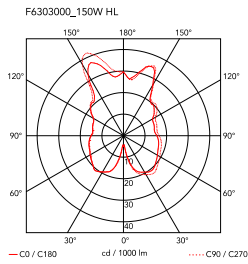

Physical

Colour	Fumée
Length (mm)	395
Cord length (mm)	1640
Net weight (kg)	4.5
Package volume (m3)	0.18
IP internal	20

Download

[Mounting instructions](#) PDF

[Spare Parts](#) PDF

Photometric Files

[LDT / IES](#) ZIP

Technical Drawings

[2D](#) ZIP

[3D](#) ZIP

Schematic light drawing

Photometric

Lighting type	Indirect, Direct
Light distribution	Symmetric

Electrical

Insulation class	II
Frequency (Hz)	50/60
Main voltage (Vac)	220-240
LED voltage Vf (Vdc)	null
Dimmable	Yes
Dimming interface	Dimmer Integrated
Plug type	Type C
Batteries inside	No