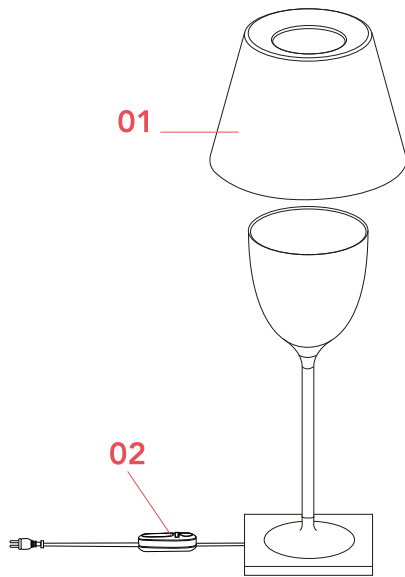

Physical

Colour	Fumée
Length (mm)	395
Cord length (mm)	1640
Net weight (kg)	4.5
Package volume (m3)	0.18
IP internal	20

Download

[Mounting instructions](#) PDF

[Spare Parts](#) PDF

Photometric Files

[LDT / IES](#) ZIP

Bulbs

NOT INCLUDED

RF32288

LED Lamp E27 15W 2700K T38

NOT INCLUDED

RF32289

LED Lamp E27 15W 3000K T38

Spare Parts