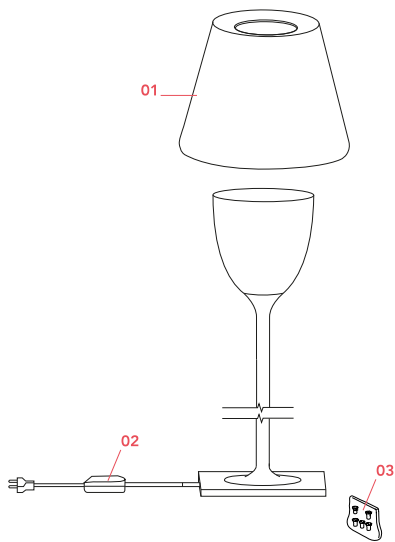

FLOS

F6301046 Aluminized Bronze

KTribe Floor 3

Designed by Philippe Starck, 2007

Halogen - 250W

Floor lamp providing diffused lighting. Base, rod support and diffuser support in die-cast, polished and chrome-plated Zamak alloy. Galvanized P04 steel base cover. Injectionmolded PC (polycarbonate) opal inner diffuser and support for the lamp-holder. Outer diffusers in transparent or fumée PMMA (polymethylmethacrylate), and silver or bronze on the inner surface, by vacuum aluminum coating. Injection-molded PC (polycarbonate) upper ring, completely transparent or transparent diffuser and silver diffuser) or transparent brown for the outer bronze diffuser. On the cable there is the electronic dimmer which allows the regulation of light brightness.

Physical

Colour	Aluminized Bronze
Length (mm)	550
Net weight (kg)	16
Package volume (m3)	0.73
IP internal	20

Download

Mounting instructions	↓ PDF
Spare Parts	↓ PDF

Photometric

Lighting type	Indirect, Direct
Light distribution	Symmetric

RF26998

LED 21W E27 2450lm 3000K
DIMMER

NOT INCLUDED

RF30429

LED Opal Lamp E27 21W 2700K
A65 Dimmable

Spare Parts

- | | | |
|-----|---|-----------|
| 01. | Aluminized bronze diffuser assembly | F6298046 |
| 02. | Led rondo' dimmer 220/240v 40-250w 4-100w | RF28045 |
| 03. | Kit of 5 white feed pads for base | RF3020100 |