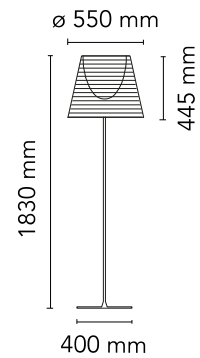

FLOS

F6301046 Aluminized Bronze

KTribe Floor 3

Designed by Philippe Starck, 2007

Halogen - 250W

Floor lamp providing diffused lighting. Base, rod support and diffuser support in die-cast, polished and chrome-plated Zamak alloy. Galvanized P04 steel base cover. Injectionmolded PC (polycarbonate) opal inner diffuser and support for the lamp-holder. Outer diffusers in transparent or fumée PMMA (polymethylmethacrylate), and silver or bronze on the inner surface, by vacuum aluminum coating. Injection-molded PC (polycarbonate) upper ring, completely transparent or transparent diffuser and silver diffuser) or transparent brown for the outer bronze diffuser. On the cable there is the electronic dimmer which allows the regulation of light brightness.

Are you a professional and your project needs consulting and support?

[BOOK AN APPOINTMENT](#)

Main specifications

Mounting	Floor
Environments	Indoor dry location
Light Source Type	Bulb
Lamp category	Halogen
Lamp holders	E27
Iicos	HSGS
Number of heads	1
Power (W)	250

Physical

Colour	Aluminized Bronze
Length (mm)	550
Net weight (kg)	16
Package volume (m3)	0.73
IP internal	20

Download

Mounting instructions	↓ PDF
Spare Parts	↓ PDF

Photometric

Lighting type	Indirect, Direct
Light distribution	Symmetric