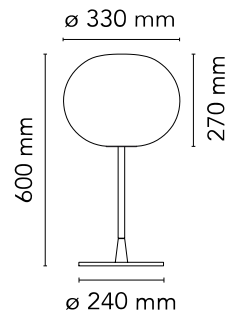

FLOS

F3020000 Silver

Glo-Ball Table 1

Designed by Jasper Morrison, 1998

Halogen - 150W

Table/desk lamp providing diffused light. Diffuser consisting of an externally acid-etched, hand blown, flashed opaline glass and a die-cast threaded ring nut with alodine plating finish. Gray or black painted high-thickness steel base and stem and die-cast aluminum diffuser support. On the cable there is the electronic dimmer which allows the regulation of light brightness.

Are you a professional and your project needs consulting and support?

[BOOK AN APPOINTMENT](#)

Main specifications

EAN	8059607002261
Mounting	Table
Environments	Indoor dry location
Light Source Type	Bulb
Lamp category	Halogen
Lamp holders	E27
Ilcos	HSGS
Number of heads	1
Power (W)	150

Physical

Colour	Silver
Length (mm)	330
Cord length (mm)	1900
Net weight (kg)	6.7
Package volume (m3)	0.13
IP internal	20

Download

[Mounting instructions](#) PDF

[Spare Parts](#) PDF

Photometric Files

[LDT / IES](#) LDT

Technical Drawings

[2D](#) ZIP

[3D](#) ZIP

[Bim](#) ZIP

Schematic light drawing

Photometric

Lighting type	Total
Light distribution	Symmetric

Electrical