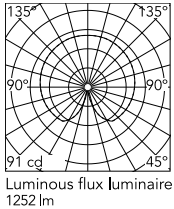

Physical

Colour	Silver
Length (mm)	330
Cord length (mm)	1900
Net weight (kg)	6.7
Package volume (m3)	0.13
IP internal	20

Download

[Mounting instructions](#) PDF

[Spare Parts](#) PDF

Photometric Files

[LDT / IES](#) LDT

Technical Drawings

[2D](#) ZIP

[3D](#) ZIP

[Bim](#) ZIP

Schematic light drawing

Photometric

Lighting type	Total
Light distribution	Symmetric

Electrical