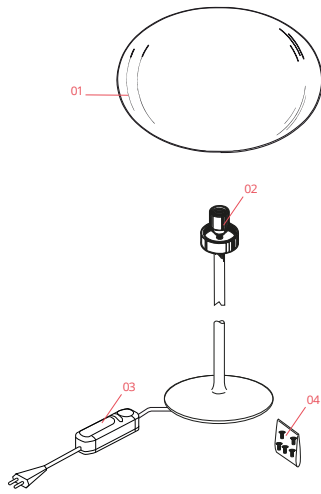

FLOS

F3020000 Silver

Glo-Ball Table 1

Designed by Jasper Morrison, 1998

Halogen - 150W

Table/desk lamp providing diffused light. Diffuser consisting of an externally acid-etched, hand blown, flashed opaline glass and a die-cast threaded ring nut with alodine plating finish. Gray or black painted high-thickness steel base and stem and die-cast aluminum diffuser support. On the cable there is the electronic dimmer which allows the regulation of light brightness.

Physical

Colour	Silver
Length (mm)	330
Cord length (mm)	1900
Net weight (kg)	6.7
Package volume (m3)	0.13
IP internal	20

Download

[Mounting instructions](#) PDF

[Spare Parts](#) PDF

Photometric Files

[LDT / IES](#) LDT

LED Lamp E27 15W 2700K T38

NOT INCLUDED

RF32289

LED Lamp E27 15W 3000K T38

Spare Parts

- | | | |
|-----|--|-----------|
| 01. | Glo-Ball 1 opal diffuser. Grey
Base | F3050061 |
| 02. | New version lamp holder | RF2500200 |
| 03. | Black Dimmer Switch | RF28206 |
| 04. | Kit of 5 white feed pads for base | RF3020100 |