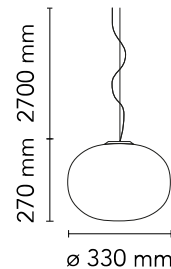

FLOS

F3005061 White

Glo-Ball Suspension 1

Designed by Jasper Morrison, 1998

Halogen - 150W

Suspension lamp providing diffused light. Diffuser consisting of an externally acid-etched, hand blown, flashed opaline glass. Gloss white painted pressed steel diffuser support. 30% fiberglass reinforced injection-molded polyamide rose; pressed and galvanized ceiling fitting. Steel suspension cable.

Are you a professional and your project needs consulting and support?

BOOK AN APPOINTMENT

Main specifications

EAN	8059607002193
Mounting	Suspension
Environments	Indoor dry location
Light Source Type	Bulb
Lamp category	Halogen
Lamp holders	E27
Ilcos	HSGS
Number of heads	1
Power (W)	150

Physical

Colour	White
Length (mm)	330
Cord length (mm)	2700
Canopy dimension (mm)	36
Canopy width (mm)	146
Net weight (kg)	2.55
Package volume (m3)	0.07
IP internal	20

Download

Mounting instructions [↓ PDF](#)