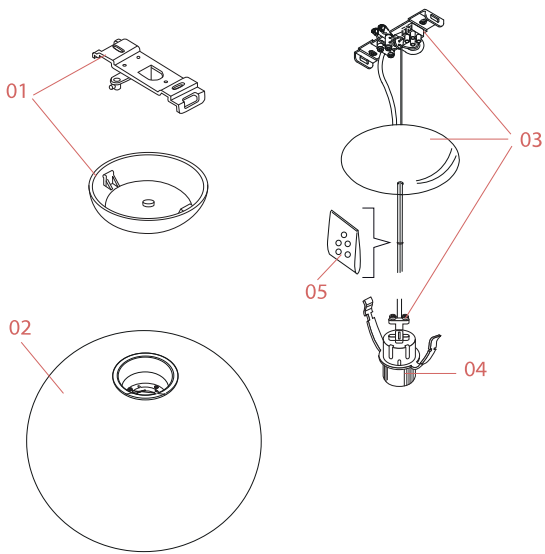

FLOS

F3005061 White

Glo-Ball Suspension 1

Designed by Jasper Morrison, 1998

Halogen - 150W

Suspension lamp providing diffused light. Diffuser consisting of an externally acid-etched, hand blown, flashed opaline glass. Gloss white painted pressed steel diffuser support. 30% fiberglass reinforced injection-molded polyamide rose; pressed and galvanized ceiling fitting. Steel suspension cable.

Physical

Colour	White
Length (mm)	330
Cord length (mm)	2700
Canopy dimension (mm)	36
Canopy width (mm)	146
Net weight (kg)	2.55
Package volume (m3)	0.07
IP internal	20

Download

Mounting instructions [↓ PDF](#)

Bulbs

NOT INCLUDED

RF32288

LED Lamp E27 15W 2700K T38

NOT INCLUDED

RF32289

LED Lamp E27 15W 3000K T38

Spare Parts

- | | | |
|-----|-------------------------------------|-----------|
| 01. | White rose assembly | RA3690209 |
| 02. | Glo-Ball 1 white diffuser | F3007061 |
| 03. | Glo-ball electrical wiring assembly | F3006061 |
| 04. | New version lamp holder | RF2500200 |
| 05. | Kit of 5 or rings | RF05382 |