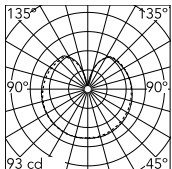

Physical

Colour	White
Length (mm)	330
Cord length (mm)	2700
Canopy dimension (mm)	36
Canopy width (mm)	146
Net weight (kg)	2.55
Package volume (m3)	0.07
IP internal	20

Download

Mounting instructions [↓ PDF](#)

Spare Parts [↓ PDF](#)

Photometric Files

LDT / IES [↓ LDT](#)

Technical Drawings

2D [↓ ZIP](#)

3D [↓ ZIP](#)

[Bim](#) [↓ ZIP](#)

Schematic light drawing