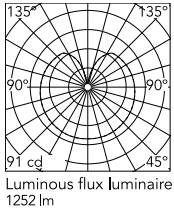

Physical

Colour	Silver
Length (mm)	330
Cord length (mm)	1800
Net weight (kg)	12.56
Package volume (m3)	0.34
IP internal	20

Download

Mounting instructions [↓ PDF](#)

Spare Parts [↓ PDF](#)

Photometric Files

LDT / IES [↓ LDT](#)

Technical Drawings

2D [↓ ZIP](#)

3D [↓ ZIP](#)

[Bim](#) [↓ ZIP](#)

Schematic light drawing

Photometric

Lighting type	Total
Light distribution	Roto symmetric