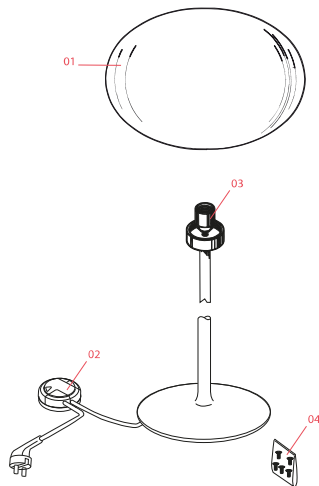

FLOS

F3032020 Silver

Glo-Ball Floor 2

Designed by Jasper Morrison, 1998

Halogen - 150W

Floor lamp providing diffused light. Diffuser consisting of an externally acid-etched, hand blown, flashed opaline glass and a die-cast threaded ring nut with alodine plating finish. Gray or black painted high-thickness steel base and stem and die-cast aluminum diffuser support. On the cable there is the electronic dimmer which allows the regulation of light brightness.

Physical

Colour	Silver
Length (mm)	330
Cord length (mm)	1800
Net weight (kg)	12.56
Package volume (m3)	0.34
IP internal	20

Download

Mounting instructions [↓ PDF](#)

Spare Parts [↓ PDF](#)

Photometric Files

RF32288

LED Lamp E27 15W 2700K T38

NOT INCLUDED

RF32289

LED Lamp E27 15W 3000K T38

Spare Parts

- | | | |
|-----|---|-----------|
| 01. | Glo-Ball 1 opal diffuser. Grey
Base | F3050061 |
| 02. | Led rondo' dimmer 220/240v 40-
250w 4-100w | RF28045 |
| 03. | New version lamp holder | RF2500200 |
| 04. | Kit of 5 white feed pads for base | RF3020100 |