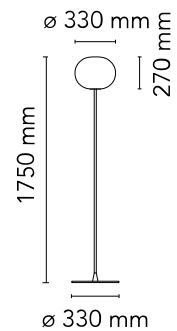

FLOS

F3032020 Silver

Glo-Ball Floor 2

Designed by Jasper Morrison, 1998

Halogen - 150W

Floor lamp providing diffused light. Diffuser consisting of an externally acid-etched, hand blown, flashed opaline glass and a die-cast threaded ring nut with alodine plating finish. Gray or black painted high-thickness steel base and stem and die-cast aluminum diffuser support. On the cable there is the electronic dimmer which allows the regulation of light brightness.

Are you a professional and your project needs consulting and support?

BOOK AN APPOINTMENT

Main specifications

EAN	8059607002582
Mounting	Floor
Environments	Indoor dry location
Light Source Type	Bulb
Lamp category	Halogen
Lamp holders	E27
Ilcos	HSGS
Number of heads	1
Power (W)	150

Physical

Colour	Silver
Length (mm)	330
Cord length (mm)	1800
Net weight (kg)	12.56
Package volume (m3)	0.34
IP internal	20

Download

Mounting instructions [↓ PDF](#)

Spare Parts [↓ PDF](#)

Photometric Files

LDT / IES [↓ LDT](#)

Technical Drawings

2D [↓ ZIP](#)

3D [↓ ZIP](#)

[Bim](#) [↓ ZIP](#)

Schematic light drawing

Photometric

Lighting type	Total
Light distribution	Roto symmetric