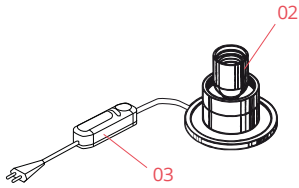

01.	Glo-Ball 1 opal diffuser. Grey Base	F3050061
02.	New version lamp holder	RF2500200
03.	Black Dimmer Switch	RF28206

DOWNLOAD