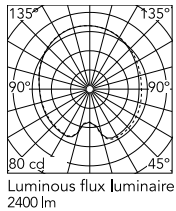

Physical

Colour	White
Length (mm)	330
Cord length (mm)	1900
Net weight (kg)	2.61
Package volume (m3)	0.07
IP internal	20

Download

[Mounting instructions](#)  PDF

[Spare Parts](#)  PDF

Photometric Files

[LDT / IES](#)  LDT

Technical Drawings

[2D](#)  ZIP

[3D](#)  ZIP

[Bim](#)  ZIP

Schematic light drawing

Photometric

Lighting type	Total
Light distribution	Symmetric

Electrical