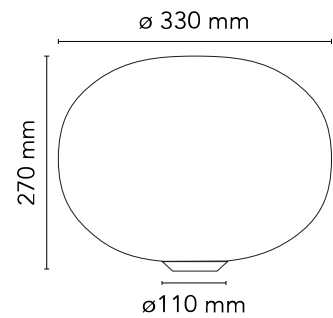

FLOS

F3021000 White

Glo-Ball Basic 1

Designed by Jasper Morrison, 1998

Halogen - 150W

Table/desk lamp providing diffused light. Diffuser consisting of an externally acidetched, hand blown, flashed opaline glass and a die-cast aluminum threaded ring nut with alodine plating finish. 30% fiberglass reinforced injection-molded polyamide base. Gray painted, die-cast aluminum diffuser support. On the cable there is the electronic dimmer which allows the regulation of light brightness.

Are you a professional and your project needs consulting and support?

[BOOK AN APPOINTMENT](#)

Main specifications

EAN	8059607002346
Mounting	Table
Environments	Indoor dry location
Light Source Type	Bulb
Lamp category	Halogen
Lamp holders	E27
Ilcos	HSGS
Number of heads	1
Power (W)	150

Physical

Colour	White
Length (mm)	330
Cord length (mm)	1900
Net weight (kg)	2.61
Package volume (m3)	0.07
IP internal	20

Download

[Mounting instructions](#)  PDF

[Spare Parts](#)  PDF

Photometric Files

[LDT / IES](#)  LDT