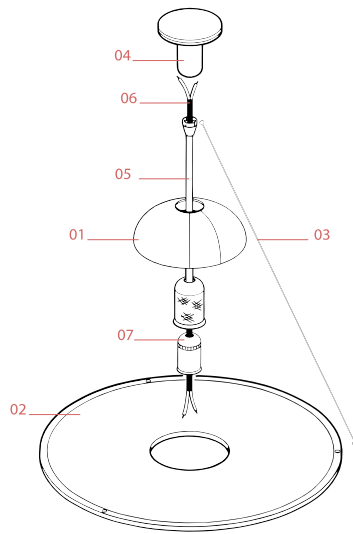

## Frisbi

Designed by Achille Castiglioni, 1978

Halogen - 105W

Suspension lamp providing direct, diffused and reflected light. Opaline polymethylmethacrylate (PMMA) injection-molded diffuser plate suspended by three fine steel cables. Polished, nickel-plated, and zapon-varnished stamped sheet metal reflector painted gloss-white inside. Black painted, injection-molded ABS ceiling fitting and rose.

### Physical

Colour	Chrome
Length (mm)	600
Cord length (mm)	2700
Canopy dimension (mm)	111
Canopy width (mm)	101
Net weight (kg)	2.65
Package height (mm)	170
Package width (mm)	655
Package length (mm)	655
Package volume (m3)	0.07
IP internal	20

## Schematic light drawing

Beam Angle: 20°

h(m)	E(lx)	D(m)
1	1929	0.36
2	482	0.72
3	214	1.08
4	121	1.44
5	77	1.80

Luminous flux luminaire  
858 lm

## Spare Parts

- |     |                                   |           |
|-----|-----------------------------------|-----------|
| 01. | Reflector                         | RF00862   |
| 02. | Plexiglass diffuser               | RF05806   |
| 03. | Frisbi steel wires (3 pieces)     | RF06823   |
| 04. | Complete ceiling rose assembly    | RF2500100 |
| 05. | Grid support with stem            | RF01439   |
| 06. | 2x1 2.7 mt black electrical cable | RF29648   |
| 07. | New version lamp holder           | RF2500200 |