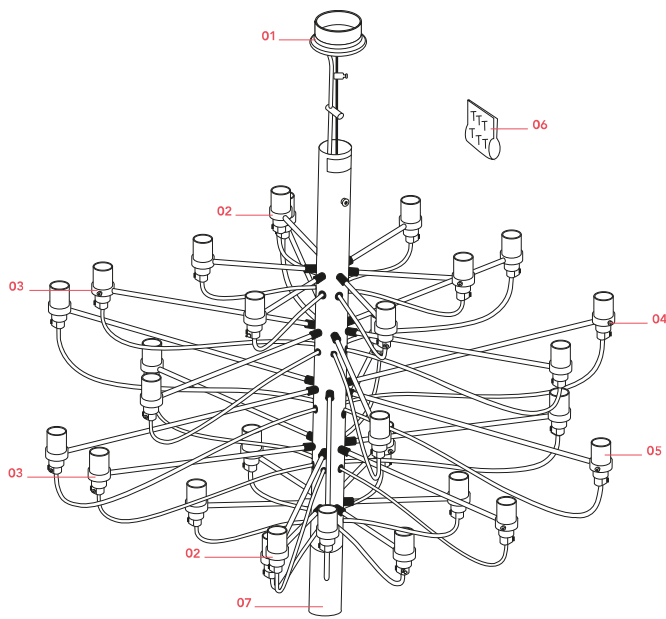

## Schematic light drawing

Luminous flux Luminaire  
5500 lm

## Spare Parts

- |     |                               |           |
|-----|-------------------------------|-----------|
| 01. | Ceiling rose                  | RL7060800 |
| 02. | Opal black short arm (180mm)  | RF22385   |
| 03. | Opal black medium arm (330mm) | RF22388   |
| 04. | Opal black long arm (430mm)   | RF22389   |
| 05. | 2097 E14 lamp holder          | RL7050100 |
| 06. | Opal black screw kit          | RF1400100 |
| 07. | Opal black lower cap          | RF1400200 |