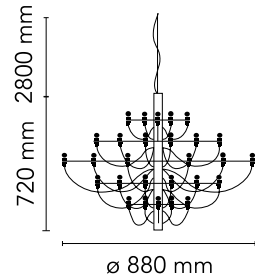

### Physical

Colour	Matte Black
Length (mm)	880
Cord length (mm)	2800
Canopy dimension (mm)	36
Canopy width (mm)	146
Net weight (kg)	5.6
Package volume (m3)	0.02
IP internal	20