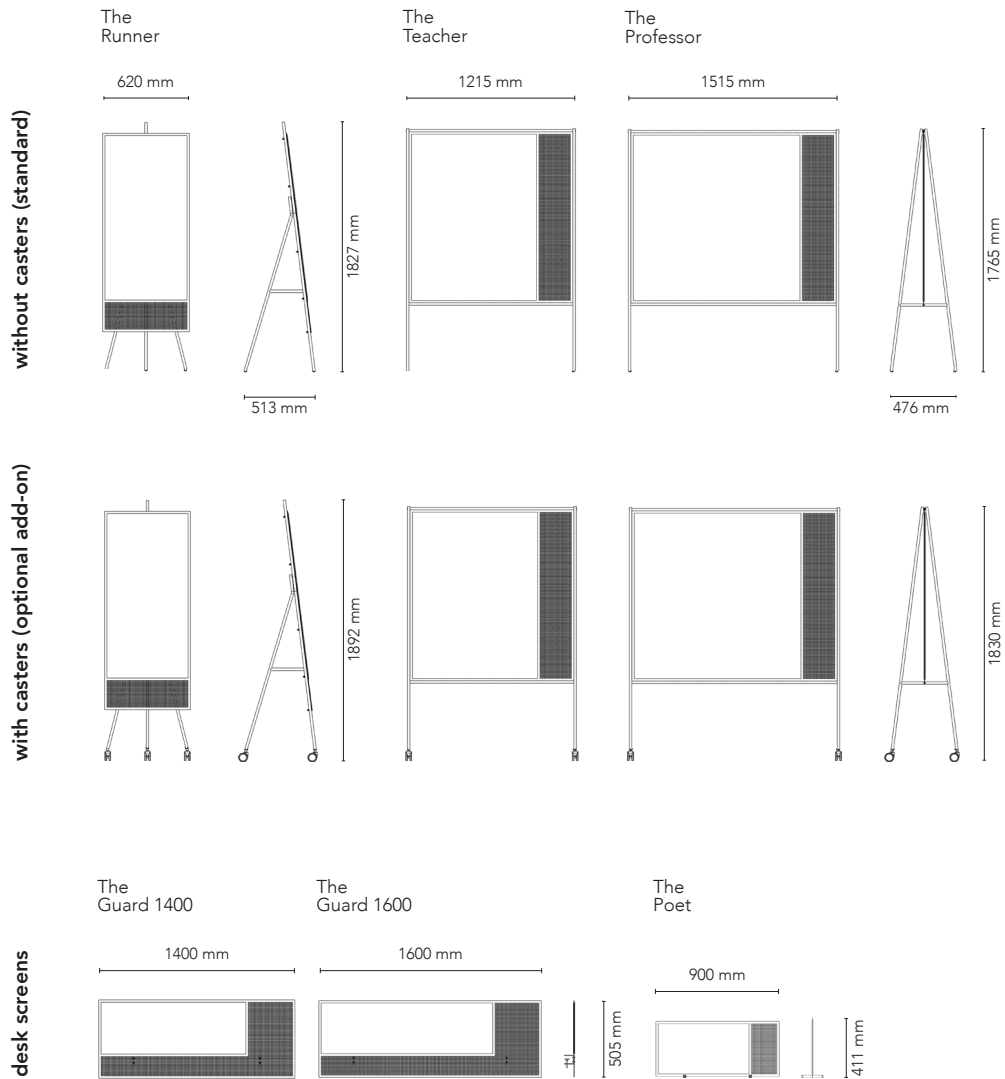

Design

RUMRUM, 2019

Materials

Glass:
4 mm tempered safety glass according to highest quality standards, finished with unpolished, C-shaped edges and 4 mm radius corners
The glass surface is magnetic and writable

Base:
Powder coated steel

Colour options

Glass: 25 standard colours
Steel: 2 standard colours
BuzziFelt (optional): 5 standard colours