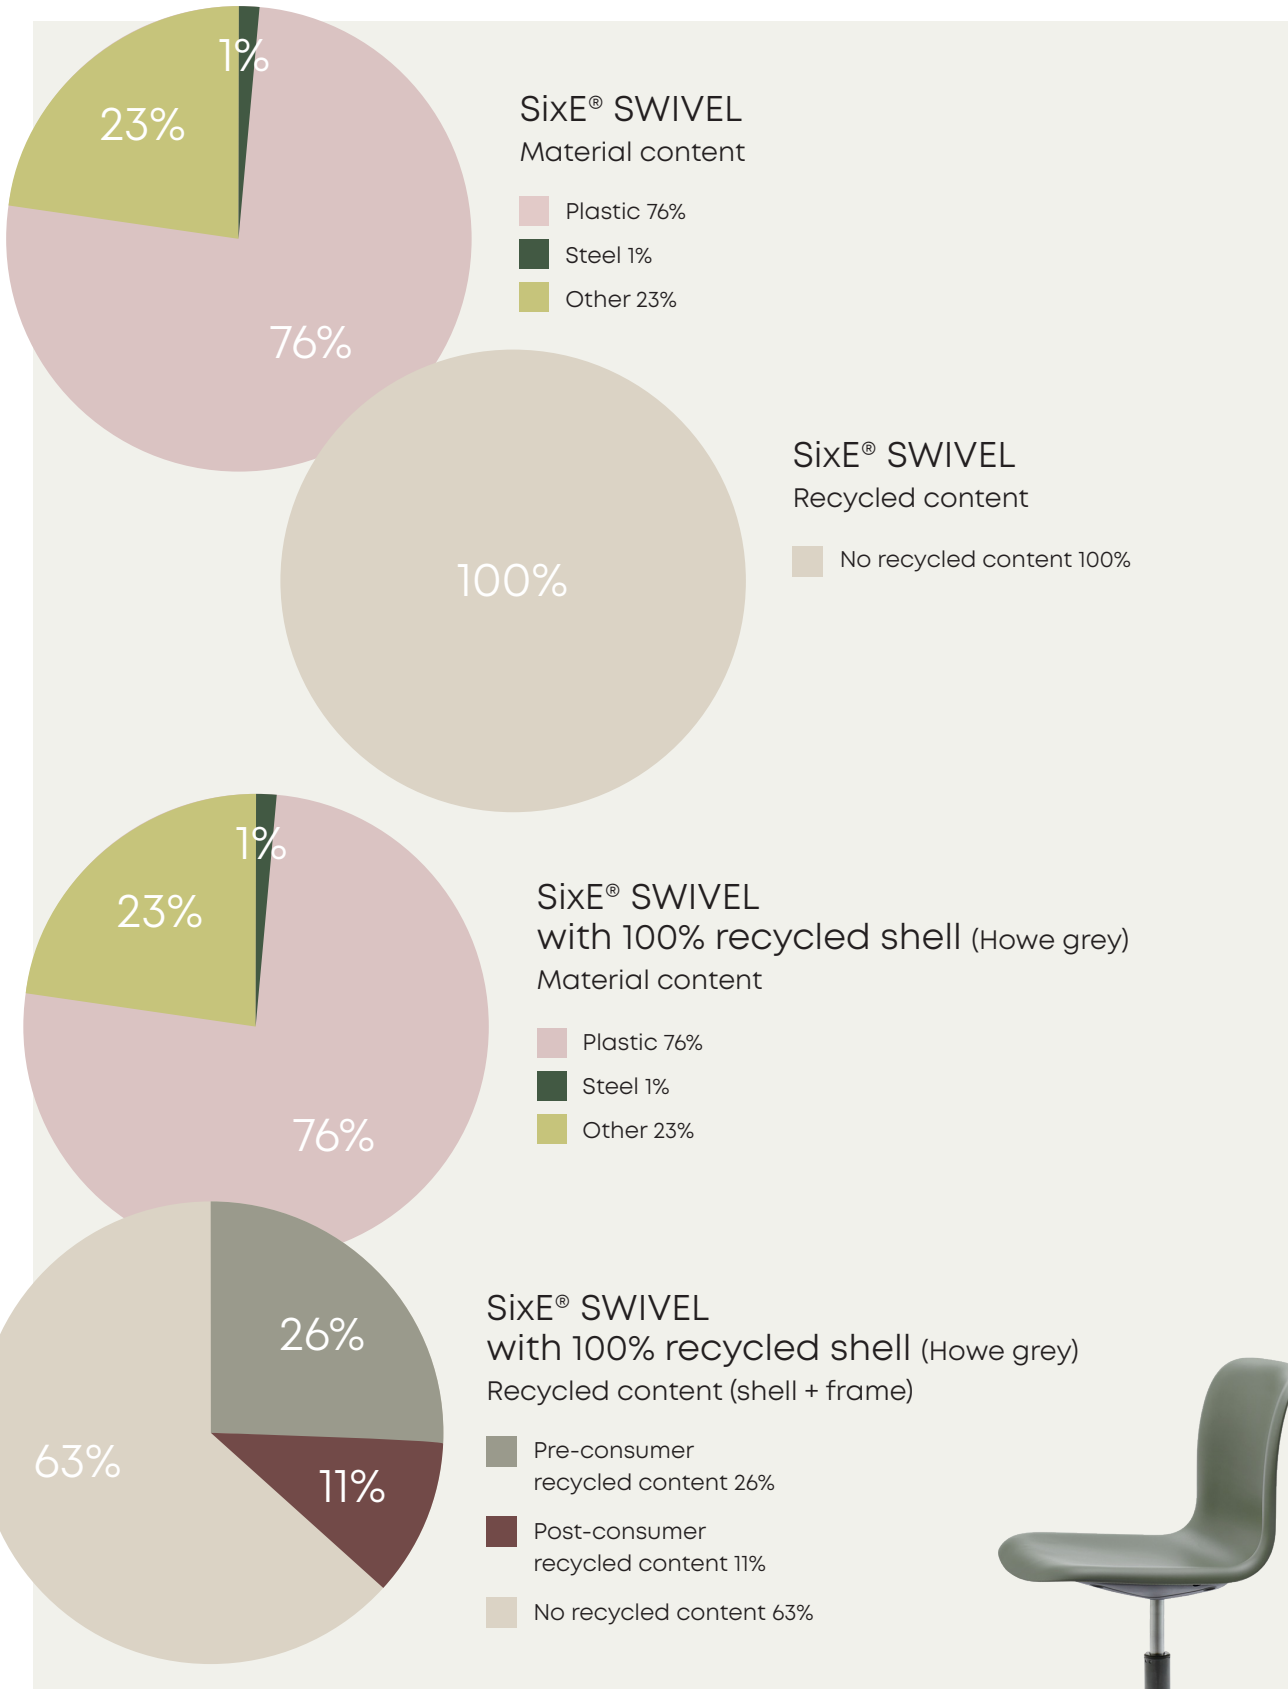

Subject to ongoing changes and adjustments.
04.2024

→ [HOWE.COM](https://www.howe.com)