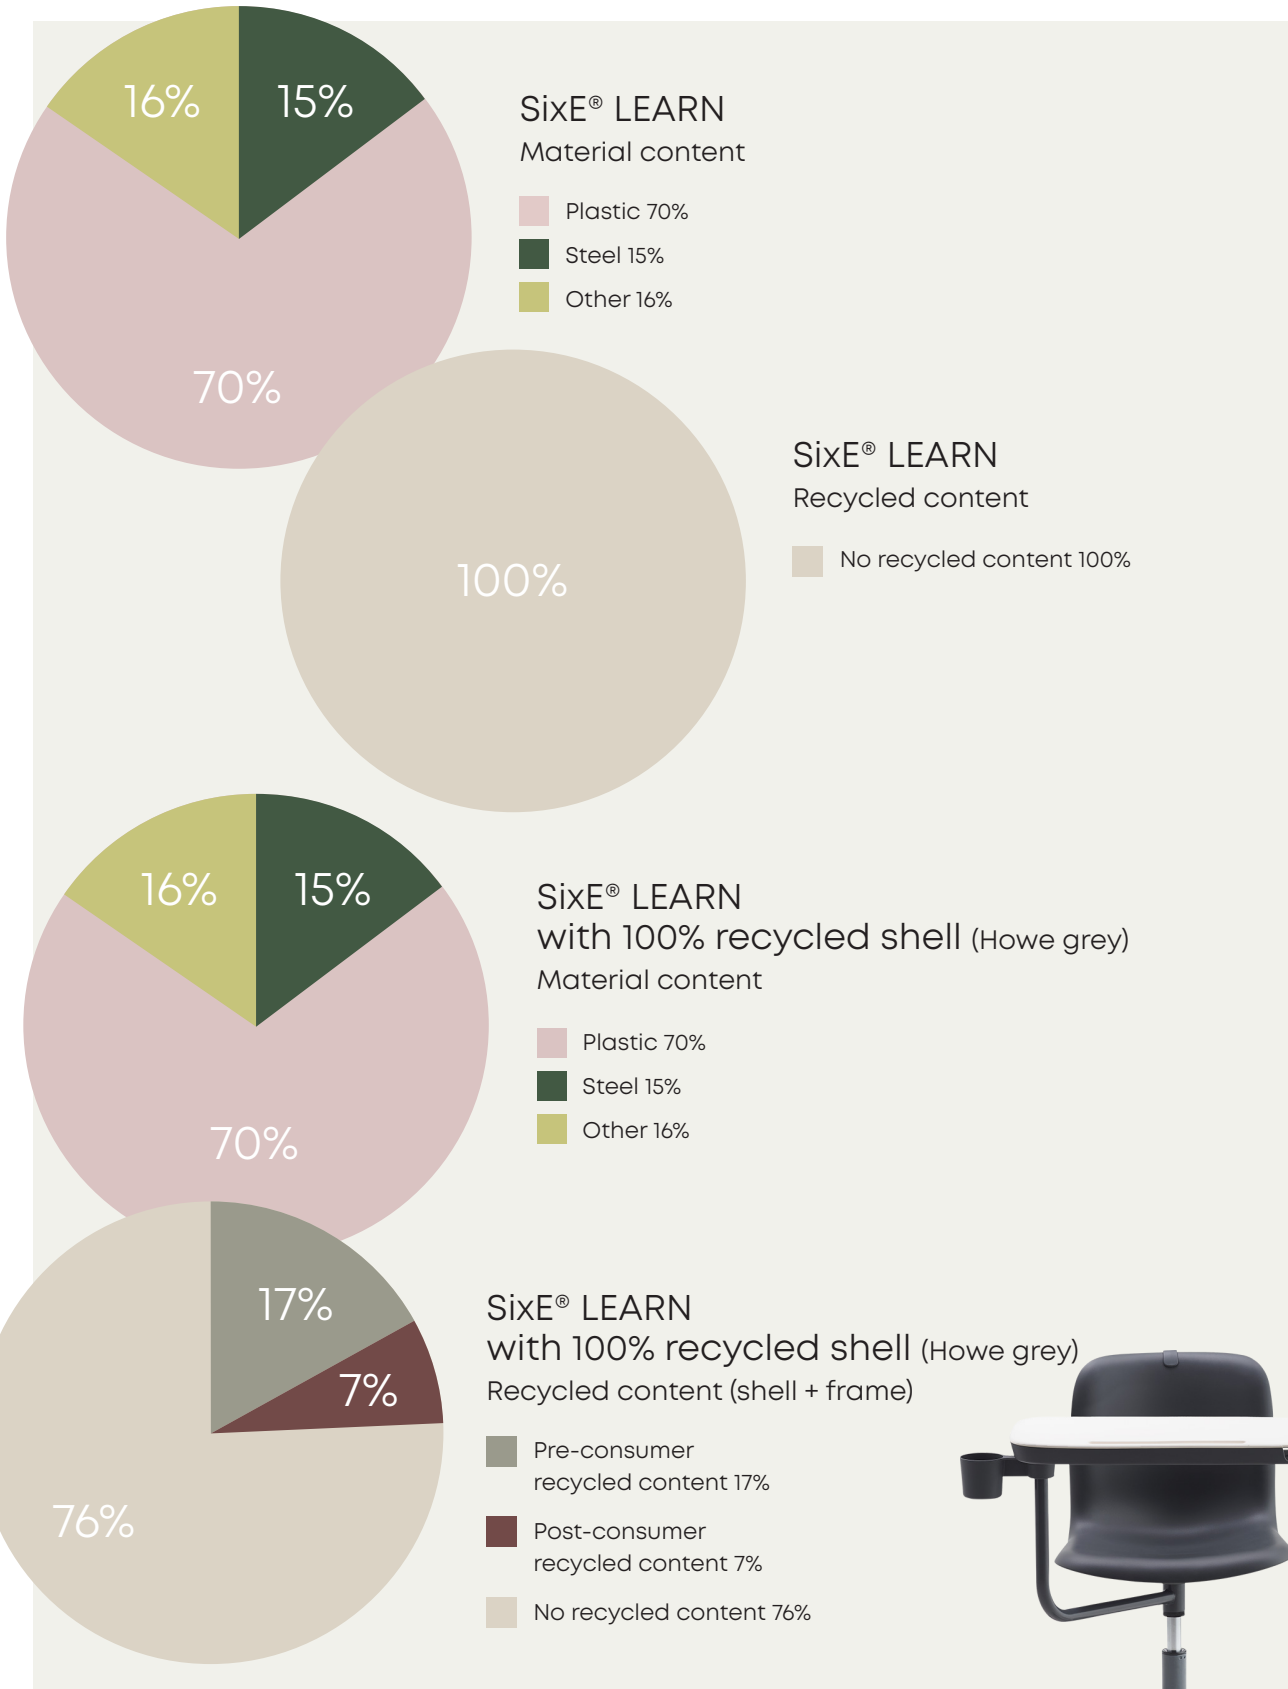

Subject to ongoing changes and adjustments.
04.2024

→ [HOWE.COM](https://www.howe.com)