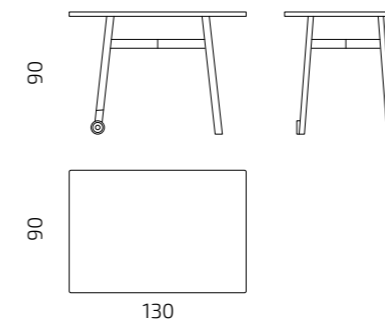

A table for flexible collaboration. Designed for ease of movement with its attached wheels and sturdy oak frame, with a height that makes stand-up meetings a breeze. Use these on their own, or push them together to create different configurations. Bar stool height, and always ready for when inspiration strikes, pull over the Rolf and get collaborating.

Dimensions

ROLF-130

Product information

Tabletop

Matte, fingerprint-resistant, high-pressure laminate Formica Infiniti™; oak edging.

Legs

Varnished oak; wheels

Collaboration Zone