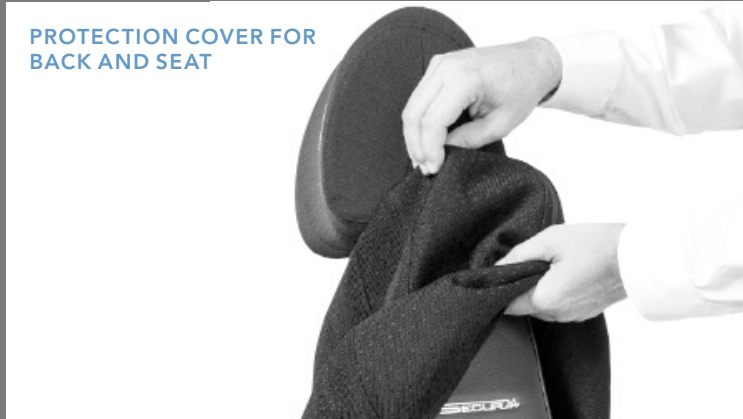

RH SECUR24

DESIGNED FOR HUMAN PERFORMANCE

RH SECUR24

DESIGNED FOR HUMAN PERFORMANCE

RH Secur24 is the ultimate chair for observation and monitoring. Thanks to robust construction and easy-to-reach controls, the chair is easily adapted to users of different length and weight, and ready for constant use during continuous shifts. The ergonomically shaped backrest and extra thick seat cushion can be adjusted in both depth and height for maximum support. Furthermore, the adjustable pelvic support helps provide good posture for all users. Available in two models: RH Secur24 and RH Secur24 Exclusive.

CASTORS FOR HARD OR SOFT FLOORS

HYGIENICAL DISPOSAL COVERS

PROTECTION COVER FOR BACK AND SEAT

ARMREST 8K. ADJUSTABLE IN HEIGHT & ANGLE

ARMREST 8K XL WITH ARMREST TOP IN BLACK LEATHER. ADJUSTABLE IN HEIGHT & ANGLE