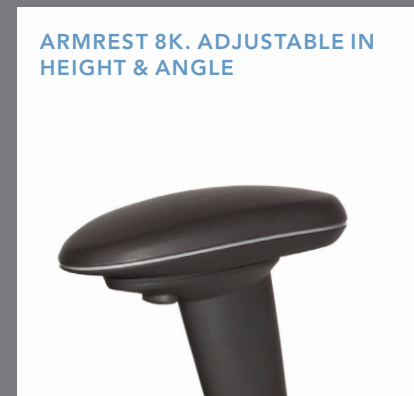

ARMREST 8K. ADJUSTABLE IN HEIGHT & ANGLE

ARMREST 8K XL WITH ARMREST TOP IN BLACK LEATHER. ADJUSTABLE IN HEIGHT & ANGLE

FOOTBASE IN BLACK OR POLISHED ALUMINIUM

GAS STEAMS FOR DIFFERENT SEAT HIGHTS

ARMREST 8F PAIR. FLIPABLE & ADJUSTABLE IN ANGLE