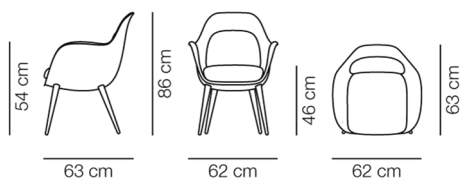

Colours

FRAME FINISH

- Oak black lacquered FSC Mix 70%
- Oak lacquered, FSC Mix 70%
- Smoked oak stained, FSC Mix 70%
- Walnut lacquered, FSC Mix 70%

Upholstery according to current price list.

Fredericia