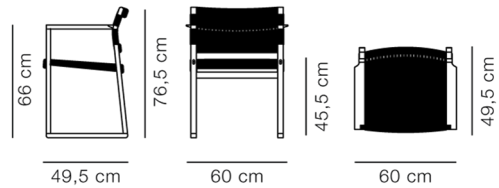

Colours

PAPER CORD

WOODS

Fredericia