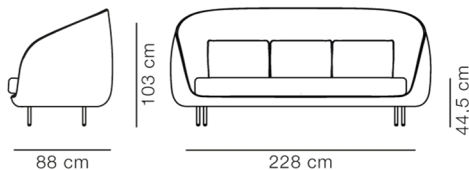

Drawing

Colours

FRAME FINISH

Black

Upholstery according to current price list.

Fredericia