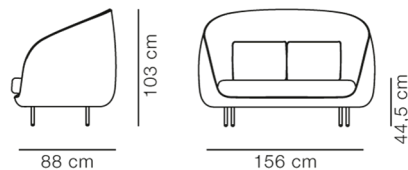

Drawing

Colours

FRAME FINISH

Black

Upholstery according to current price list.

Fredericia