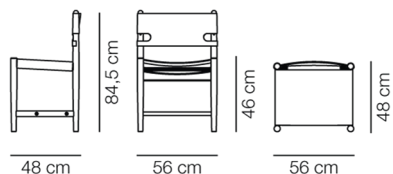

Colours

WOODS

Oak black lacquered

Oak clear oil

Oak light oil

Oak smoked and oiled

Oak soap

Fredericia