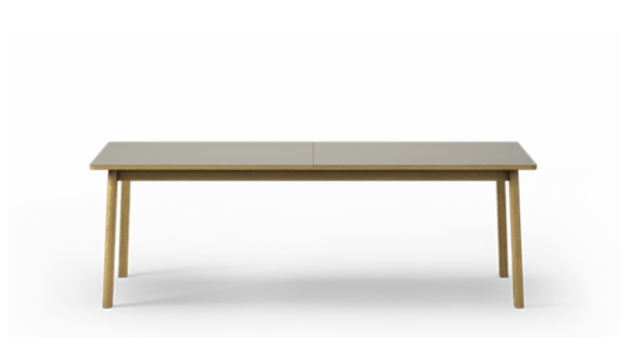

Product Sheet

Ana

By Arde, 2018

Model	6490 - Extension Table
About	The Ana Table is a dining table with a solid wood frame and an extendable table top. Underneath is a butterfly folding system, providing a discrete place to store the leaves of the table when not in use. Conceived with agility in mind, the easy-to-use extension mechanism makes the Ana Table an enduring design that allows for up to 12 guests. The choice of table tops includes nanolaminate versions in a variety of colours, each with a different type of oak edge as an accent.
Product group	Tables
Measurements	L: 220/320 cm, W: 95 cm, H: 73 cm
Weight	75 kg
Materials	Legs of solid wood. Table top of laminated chipboard with solid wood edges, and topped with Fenix nano laminate. Integrated butterfly extension mechanism automatically hides the extension leaves under the table top when not in use. Knock-down, delivered unassembled.
Test	EN 15372:2016 (L1)
Guarantee	Fredericia Furniture A/S offers a five-year guarantee against manufacturing defects in standard products (materials and construction). Wear and damage to covers, surface treatment, inappropriate use and the like are not covered by the warranty.
Download	Download images, architect files at our partner portal on www.fredericia.com

Drawing

Colours

FRAME FINISH

Oak soap

Smoked oak oil stained

TABLE TOPS

Almond nano laminate

Black nano laminate