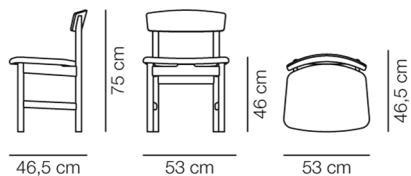

Colours

WOODS

Oak black
lacquered, FSC
Mix 70%

Oak soap, FSC
Mix 70%

Upholstery according to current price list.

Fredericia