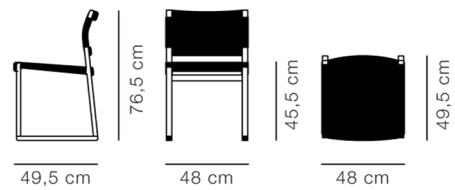

Colours

PAPER CORD

WOODS

Fredericia