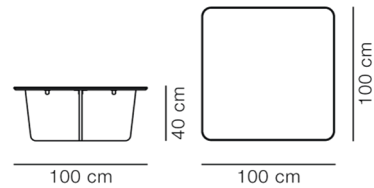

Drawing

Colours

TABLE TOPS

Fredericia