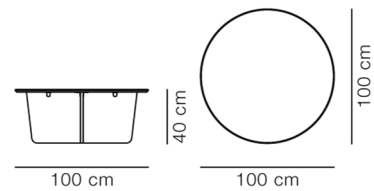

Colours

TABLE TOPS

Fredericia