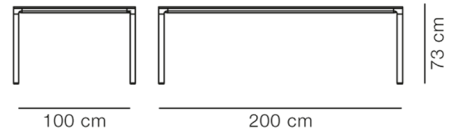

Colours

FRAME FINISH

Black painted aluminium

TABLE TOPS

Black linoleum

Fredericia