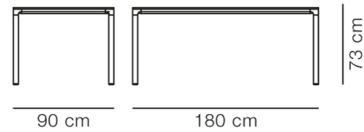

Colours

FRAME FINISH

Black painted aluminium

TABLE TOPS

Black linoleum

Fredericia