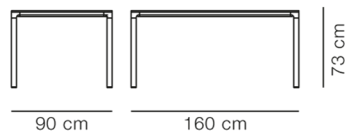

Colours

FRAME FINISH

Black painted aluminium

TABLE TOPS

Black linoleum

Fredericia