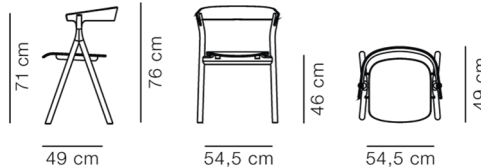

Colours

WOODS

Oak black
lacquered

Oak lacquered

Fredericia