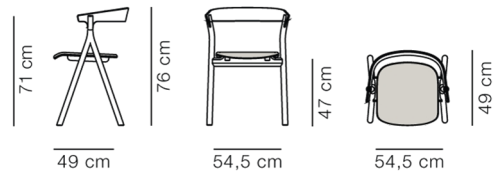

Colours

WOODS

Oak black
lacquered

Oak lacquered

Upholstery according to current price list.

Fredericia