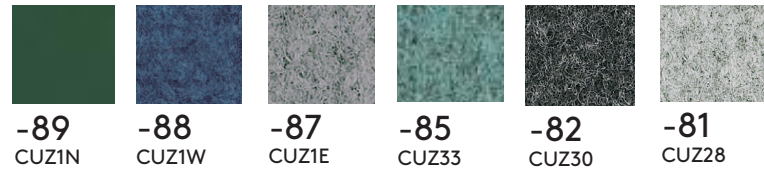

Soneo is gaining a new accessory: shelving in transparent acrylic with a minimalist style. The shelving is available in three different designs: penholder, shelf and pigeonhole, and they are simply hung over the top of the screen.

Funktionslist för bordskärm 50 mm / Rail, table screen 50 mm

Färgval/Color Choices *Note: Available in other fabrics. Please see the pricelist for more information.*

DOX:

SALSA:

EVENT SCREEN:

BLAZER:

BLAZER other colours, longer delivery times: