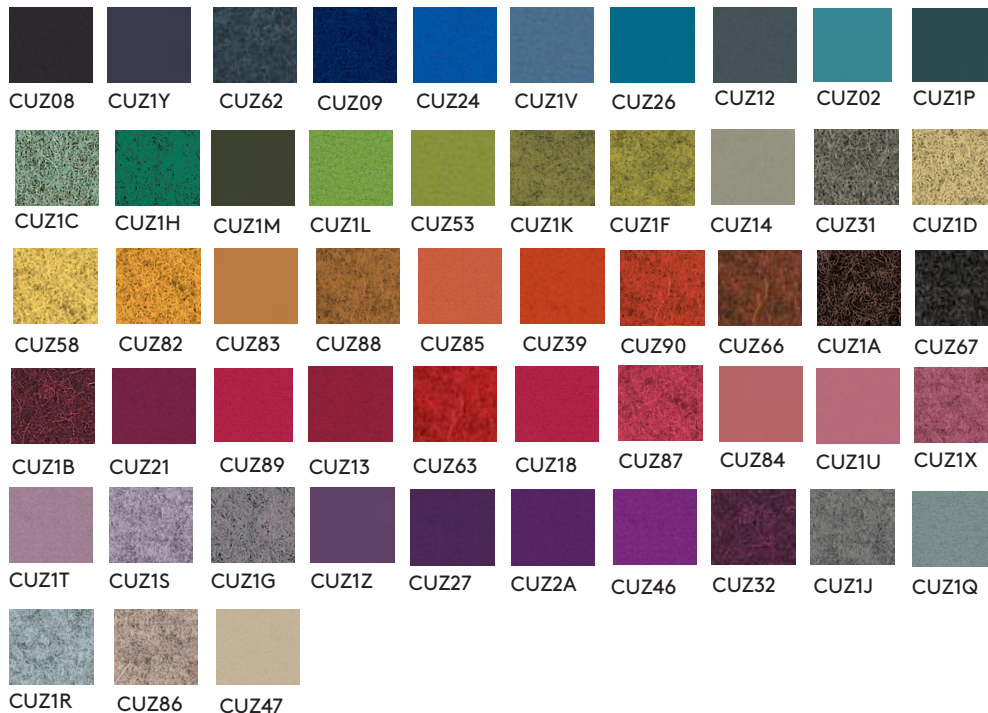

Soneo is gaining a new accessory: shelving in transparent acrylic with a minimalist style. The shelving is available in three different designs: penholder, shelf and pigeonhole, and they are simply hung over the top of the screen.

Funktionslist för bordskärm 50 mm / Rail, table screen 50 mm

Färgval/Color Choices *Note: Available in other fabrics. Please see the pricelist for more information.*

DOX:

SALSA:

EVENT SCREEN:

BLAZER:

BLAZER other colours, longer delivery times: