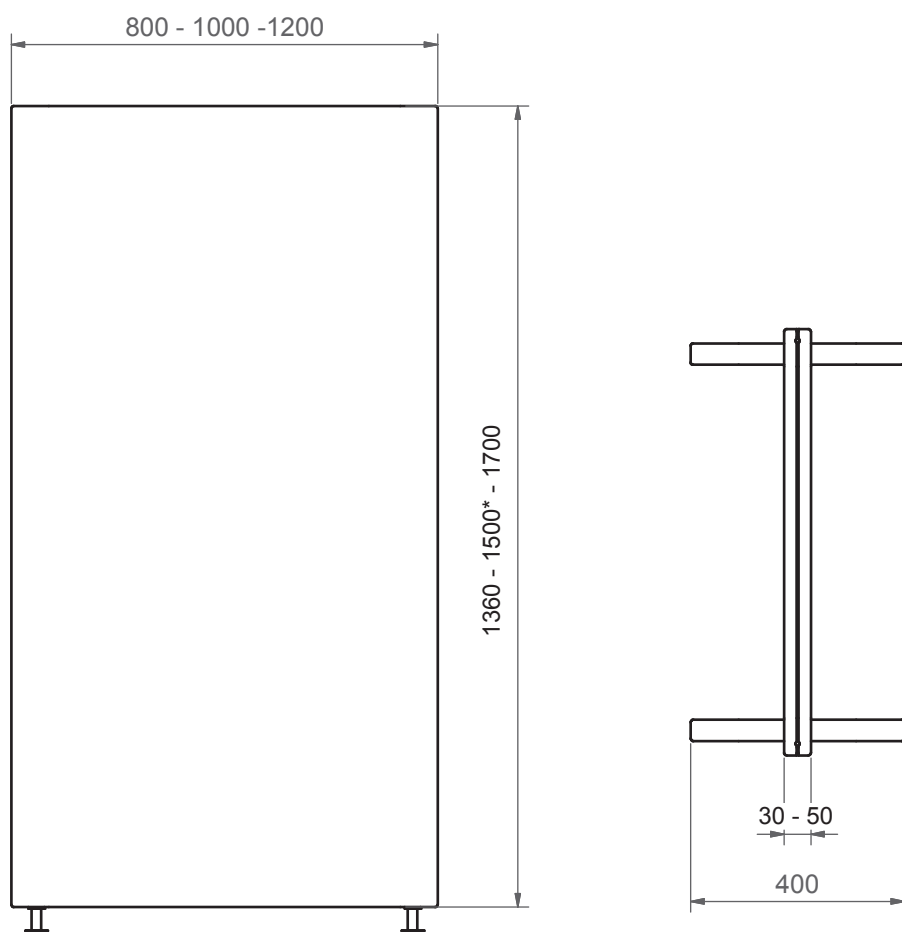

The floor screens can be used as single screens or connected together.

i Teknisk information/Technical information

Soneo golvsskärm/Soneo floor screen

* = only height available for Soneo floor screen with 30 mm thickness