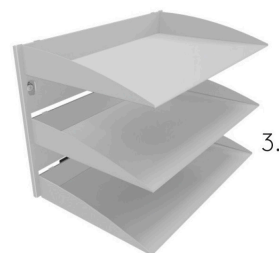

Funktionslist för bordskärm 50 mm / Rail, table screen 50 mm