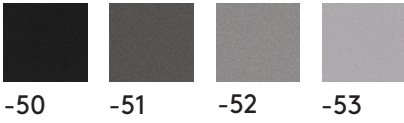

Färgval/Color Choices *Note: Available in other fabrics. Please see the pricelist for more information.*

DOX: