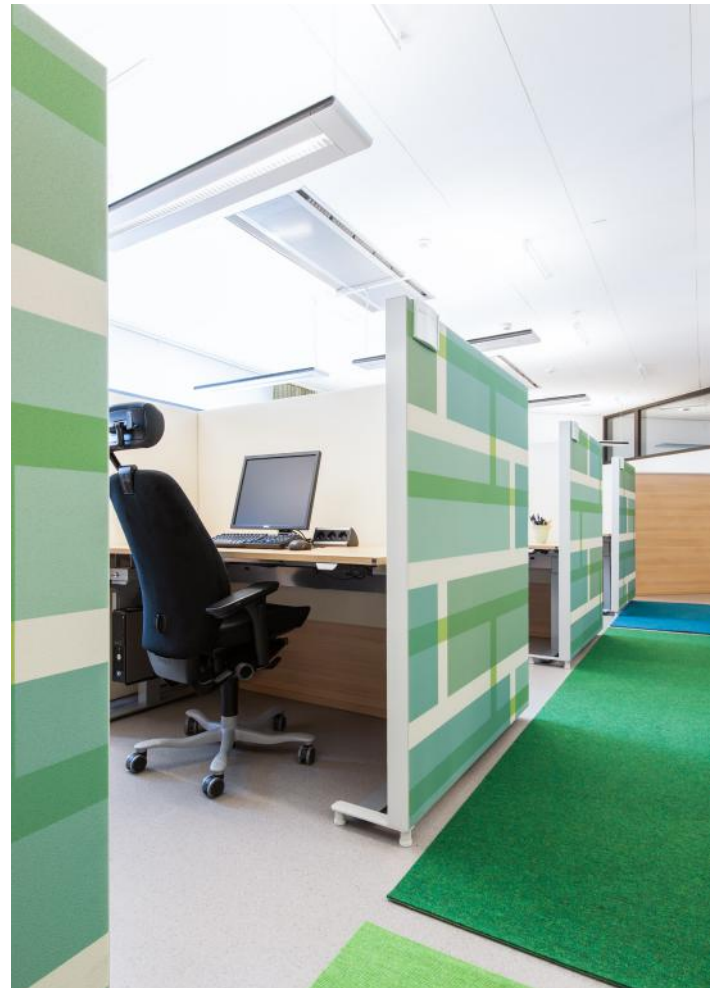

Psykiatrins hus, Uppsala

”Vi valde att arbeta med Abstractas skärmar för den stabila konstruktionen, designen och absorptionen. De håller för stötar och liknande medan den tunna stålramen ger tygskärmarna en vacker inramning”

”We chose to work with Abstracta screens for the stable construction, design and absorption. The screens are stable as well as beautiful due to its thin steel frame”

Kristin Östberg
Indicum Arkitekter

Fotograf: Jason Strong