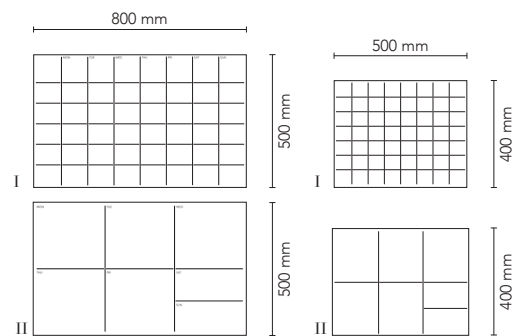

Please contact our head office with any special requests: info@chat-board.dk

Item no.	Product	Description	Dimensions	Weight
			W x H mm	
MTPL4050	Week Planner <i>Small</i>	wall-mounted, magnetic glass board with weekly planner grid <i>available in two layout designs (I & II)</i>	500 x 400	3.4
MTPL5080	Week Planner <i>Large</i>	wall-mounted, magnetic glass board with weekly planner grid <i>available in two layout designs (I & II)</i>	800 x 500	6.8
MTPLYEAR90120	Year Planner <i>Small</i>	wall-mounted, magnetic glass board with yearly planner grid	900 x 700	17.8
MTPLYEAR120150	Year Planner <i>Medium</i>	wall-mounted, magnetic glass board with yearly planner grid	1200 x 585	31.0
MTPLYEAR120200	Year Planner <i>Large</i>	wall-mounted, magnetic glass board with yearly planner grid	1000 x 1000	43.0

Total depth (glass front to wall surface):
16 mm (+/- 1 mm)

OPTIONAL add Matt glass to Planner

Materials

Glass:

4 mm tempered safety glass according to highest quality standards, finished with unpolished, C-shaped edges and 4 mm radius corners
The glass surface is magnetic and writable
Planner grid is printed on the back of the glass and is scratch- and fadeproof

Steel:

Steel back plate with bent edges

Colour options

Glass: 5 standard colours

Package includes

1 mounting kit

Week Planner (available in two sizes and layouts)

Year Planner (available in three sizes)