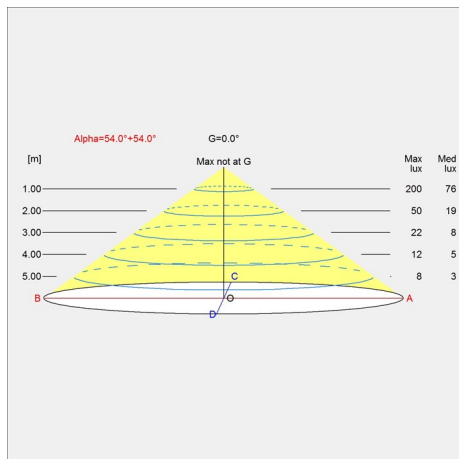

Lysdistributionsdiagram

Cartesian