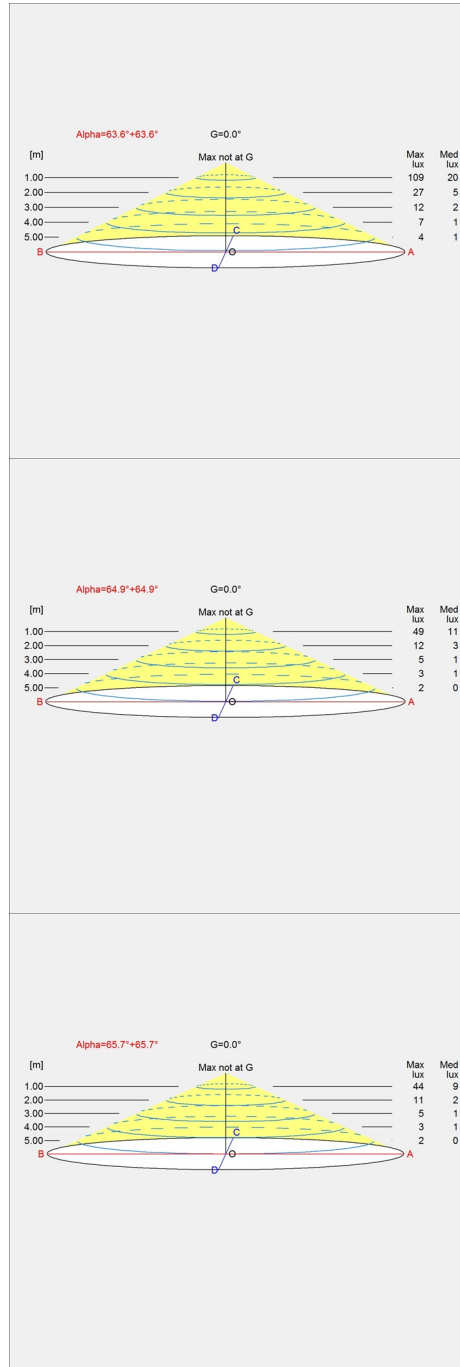

PH 3½-3 Glas Pendel

Lysdistributionsdiagram

Cartesian

Isolux

Polar

Cartesian

Isolux

Polar