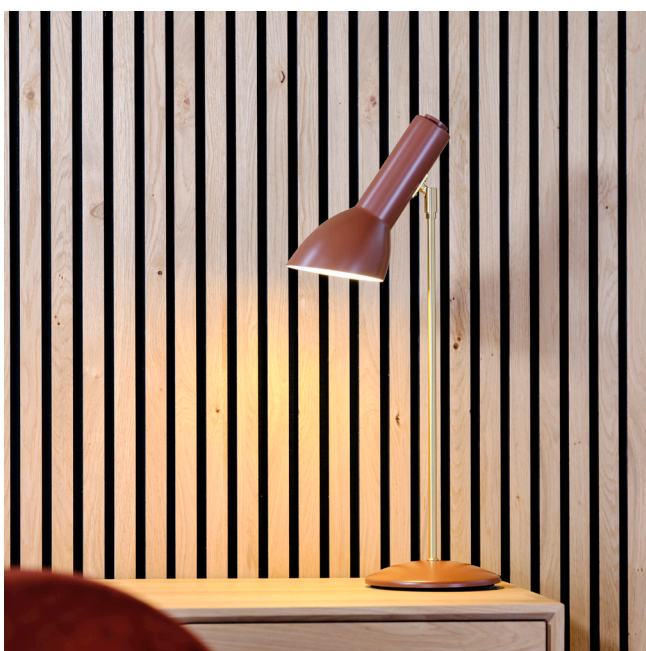

OBLIQUE

Design: Tom Stepp - 1979

BORDLAMPE / TABLE LAMP

h58 x b/w 25 cm

Farver / Colours

Hvid
White

Sort
Black

Hvid blank*
White glossy*

With chrome joint only

Materialer / Materials

Skærm: Vådlakeret aluminium.
Shade: Wetlacquered aluminium.

Stag - krom: Stål.
Stag - messing: Børstet messing, lakeret.

Stem - chrome: Steel.
Stem - brass: Solid brushed brass, lacquered.