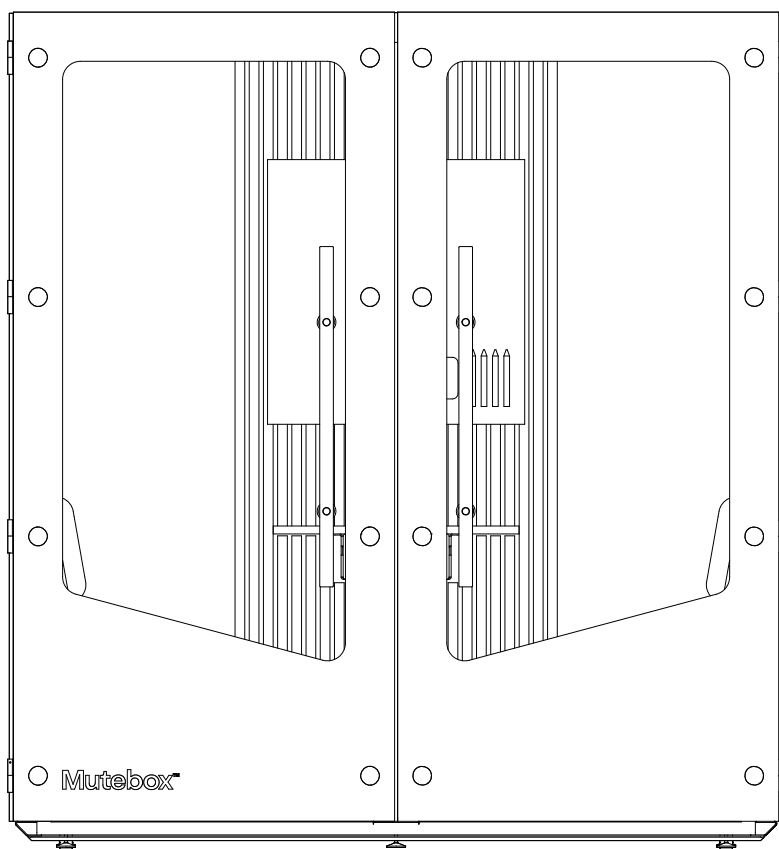

# Mutebox Meet Creative

2046

2230

1235

Variation  
Date  
Scale  
Link

Lamella  
2025-11-13  
1:20 / A3  
mutebox.dk