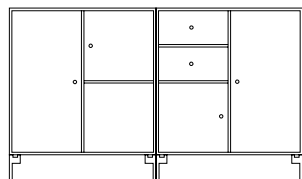

## **OCTAVE III**

*Colour Juniper with Black legs*

**PAIR**  
 D 38 cm  
 W 139.2 cm  
 H 69.6 cm  
 Legs 12.6 cm

**LIKE**  
 D 1.6 cm  
 W 35.4 cm  
 H 105 cm

**COUPLE**  
 D 38 cm  
 W 139.2 cm  
 H 69.6 cm  
 Legs H 12.6 cm

**LOOK**  
 D 1.6 cm  
 W 46.8 cm  
 H 69.6 cm

**FLUTTER**  
 D 38 cm  
 W 139.2 cm  
 H 106.2 cm  
 Legs H 12.6 cm

**FIGURE**  
 D 1.6 cm  
 W 46.8 cm  
 H 138 cm

**PAIR**

*Colour Flint with Matt Chrome legs*