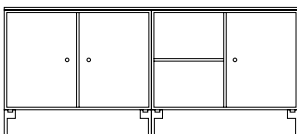

**REST**

D 38 cm  
W 208.8 cm  
H 35.4 cm  
Plinth H 3 cm

**KEEP**

*Colour Nordic with Snow legs*

**SHOW**

*Colour Graphic*

**CARRY**

*Colour Oregano with Brass legs*

**LINE**  
*Colour Turmeric*

**RISE**  
*Colour Rosehip*

**SAVE**  
*Colour Hokkaido with Black legs*

**READ**  
*Colour Parsley*

**LINE**

D 30 cm

W 139.2 cm

H 35.4 cm

**SAVE**

D 38 cm

W 139.4 cm

H 48 cm

Legs H 12.6 cm

**LOOM**

D 30 cm

W 46.8 cm