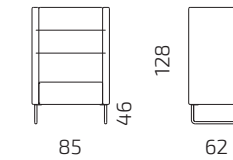

STRENGTH,
DURABILITY AND
SAFETY TEST

AVAILABLE
AT
pCon
PLANNER

Dimensions

S-1/H1

S-1/H2

S-1/H3

S-2/H1

S-2/H2

S-2/H3

S-3/H1

S-3/H2

S-3/H3

Seat depth: 45 cm
Seat height: 46 cm
All dimensions provided in centimetres.

Product information

Applies to all Meeter series products

Plug-in option