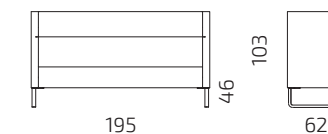

STRENGTH,
DURABILITY AND
SAFETY TEST

AVAILABLE
AT
pCon
PLANNER

Dimensions

S-1/H1

S-1/H2

S-1/H3

S-2/H1

S-2/H2

S-2/H3

S-3/H1

S-3/H2

S-3/H3

Seat depth: 45 cm
Seat height: 46 cm
All dimensions provided in centimetres.

Product information

Applies to all Meeter series products

Plug-in option