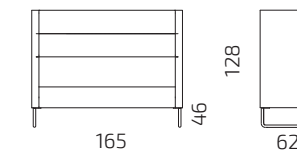

STRENGTH,
DURABILITY AND
SAFETY TEST

AVAILABLE
AT
pCon
PLANNER

Dimensions

S-1/H1

S-1/H2

S-1/H3

S-2/H1

S-2/H2

S-2/H3

S-3/H1

S-3/H2

S-3/H3

Seat depth: 45 cm
Seat height: 46 cm
All dimensions provided in centimetres.

Product information

Applies to all Meeter series products

Plug-in option