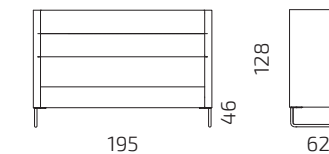

STRENGTH,
DURABILITY AND
SAFETY TEST

AVAILABLE
AT
pCon
PLANNER

Dimensions

S-1/H1

S-1/H2

S-1/H3

S-2/H1

S-2/H2

S-2/H3

S-3/H1

S-3/H2

S-3/H3

Seat depth: 45 cm
Seat height: 46 cm
All dimensions provided in centimetres.

Product information

Applies to all Meeter series products

Plug-in option