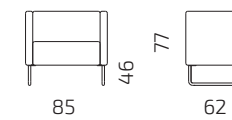

STRENGTH,
DURABILITY AND
SAFETY TEST

AVAILABLE
AT
pCon
PLANNER

Dimensions

S-1/H1

S-1/H2

S-1/H3

S-2/H1

S-2/H2

S-2/H3

S-3/H1

S-3/H2

S-3/H3

Seat depth: 45 cm
Seat height: 46 cm
All dimensions provided in centimetres.

Product information

Applies to all Meeter series products

Plug-in option