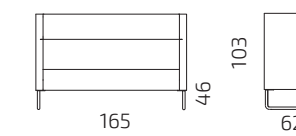

STRENGTH,
DURABILITY AND
SAFETY TEST

AVAILABLE
AT
pCon
PLANNER

Dimensions

S-1/H1

S-1/H2

S-1/H3

S-2/H1

S-2/H2

S-2/H3

S-3/H1

S-3/H2

S-3/H3

Seat depth: 45 cm
Seat height: 46 cm
All dimensions provided in centimetres.

Product information

Applies to all Meeter series products

Plug-in option