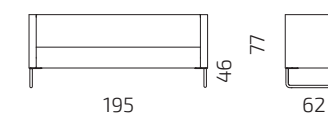

STRENGTH,
DURABILITY AND
SAFETY TEST

AVAILABLE
AT
pCon
PLANNER

Dimensions

S-1/H1

S-1/H2

S-1/H3

S-2/H1

S-2/H2

S-2/H3

S-3/H1

S-3/H2

S-3/H3

Seat depth: 45 cm
Seat height: 46 cm
All dimensions provided in centimetres.

Product information

Applies to all Meeter series products

Plug-in option