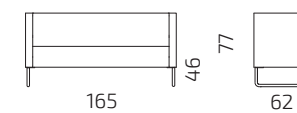

STRENGTH,
DURABILITY AND
SAFETY TEST

AVAILABLE
AT
pCon
PLANNER

Dimensions

S-1/H1

S-1/H2

S-1/H3

S-2/H1

S-2/H2

S-2/H3

S-3/H1

S-3/H2

S-3/H3

Seat depth: 45 cm
Seat height: 46 cm
All dimensions provided in centimetres.

Product information

Applies to all Meeter series products

Plug-in option