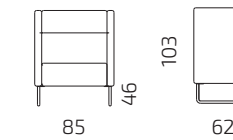

STRENGTH,
DURABILITY AND
SAFETY TEST

AVAILABLE
AT
pCon
PLANNER

Dimensions

S-1/H1

S-1/H2

S-1/H3

S-2/H1

S-2/H2

S-2/H3

S-3/H1

S-3/H2

S-3/H3

Seat depth: 45 cm
Seat height: 46 cm
All dimensions provided in centimetres.

Product information

Applies to all Meeter series products

Plug-in option