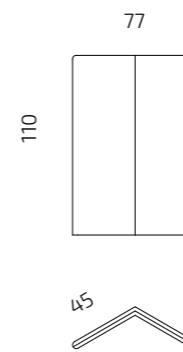

- Make your visitors feel at home
- Create a fun waiting spot

Dimensions

Seat depth: 57 cm

1-F

1-S

W/ H1

W/ H2

All dimensions provided in centimetres.