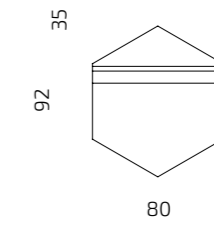

- Make your visitors feel at home
- Create a fun waiting spot

Dimensions

Seat depth: 57 cm

1-F

1-S

W/ H1

W/ H2

All dimensions provided in centimetres.