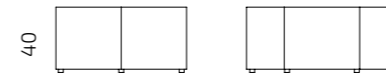

Standard Fabric Collection

*Create a waiting area with
a difference, and stand out
from the crowd with a dose
of the modern from Intuit.*

Järveotsa Gymnasium
Tallinn, Estonia

Welcome Zone

Social Zone

Designed for the Welcome and Social Zones:

- Make your visitors feel at home
- Create a fun waiting spot

Dimensions

Seat depth: 57 cm

1-F

1-S

W/ H1

W/ H2

All dimensions provided in centimetres.