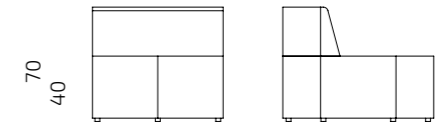

- Make your visitors feel at home
- Create a fun waiting spot

Dimensions

Seat depth: 57 cm

1-F

1-S

W/ H1

W/ H2

All dimensions provided in centimetres.