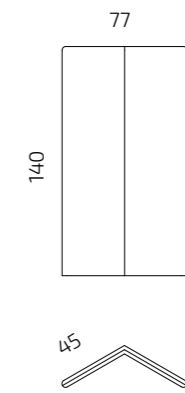

- Make your visitors feel at home
- Create a fun waiting spot

Dimensions

Seat depth: 57 cm

1-F

1-S

W/ H1

W/ H2

All dimensions provided in centimetres.